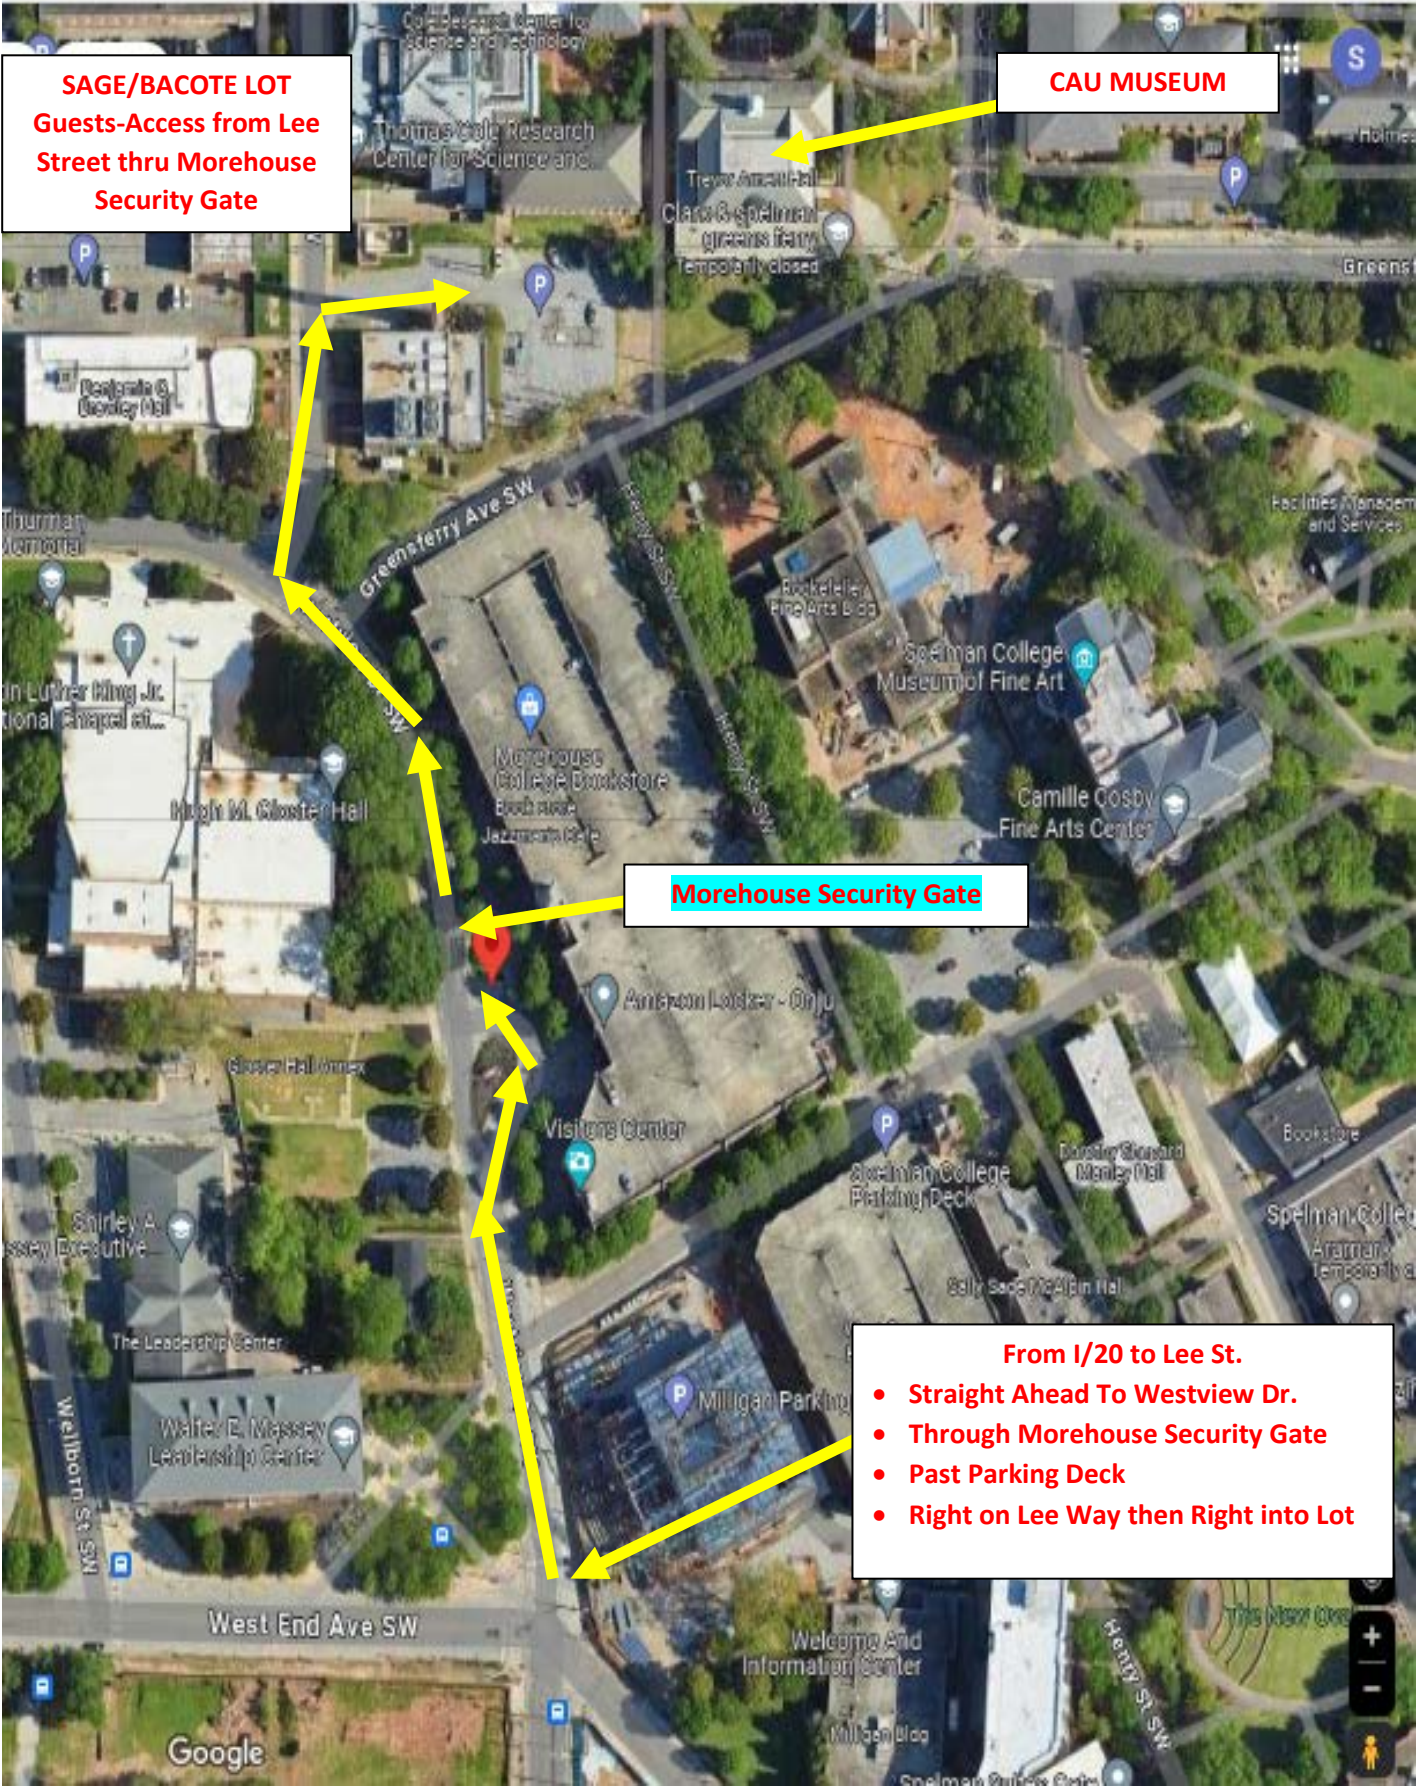

# ACCESS to SAGE/BACOTE PARKING LOT-TREVOR ARNETT HALL

**SAGE/BACOTE LOT**  
 Guests-Access from Lee Street thru Morehouse Security Gate

**CAU MUSEUM**

**Morehouse Security Gate**

- From I/20 to Lee St.**
- Straight Ahead To Westview Dr.
  - Through Morehouse Security Gate
  - Past Parking Deck
  - Right on Lee Way then Right into Lot