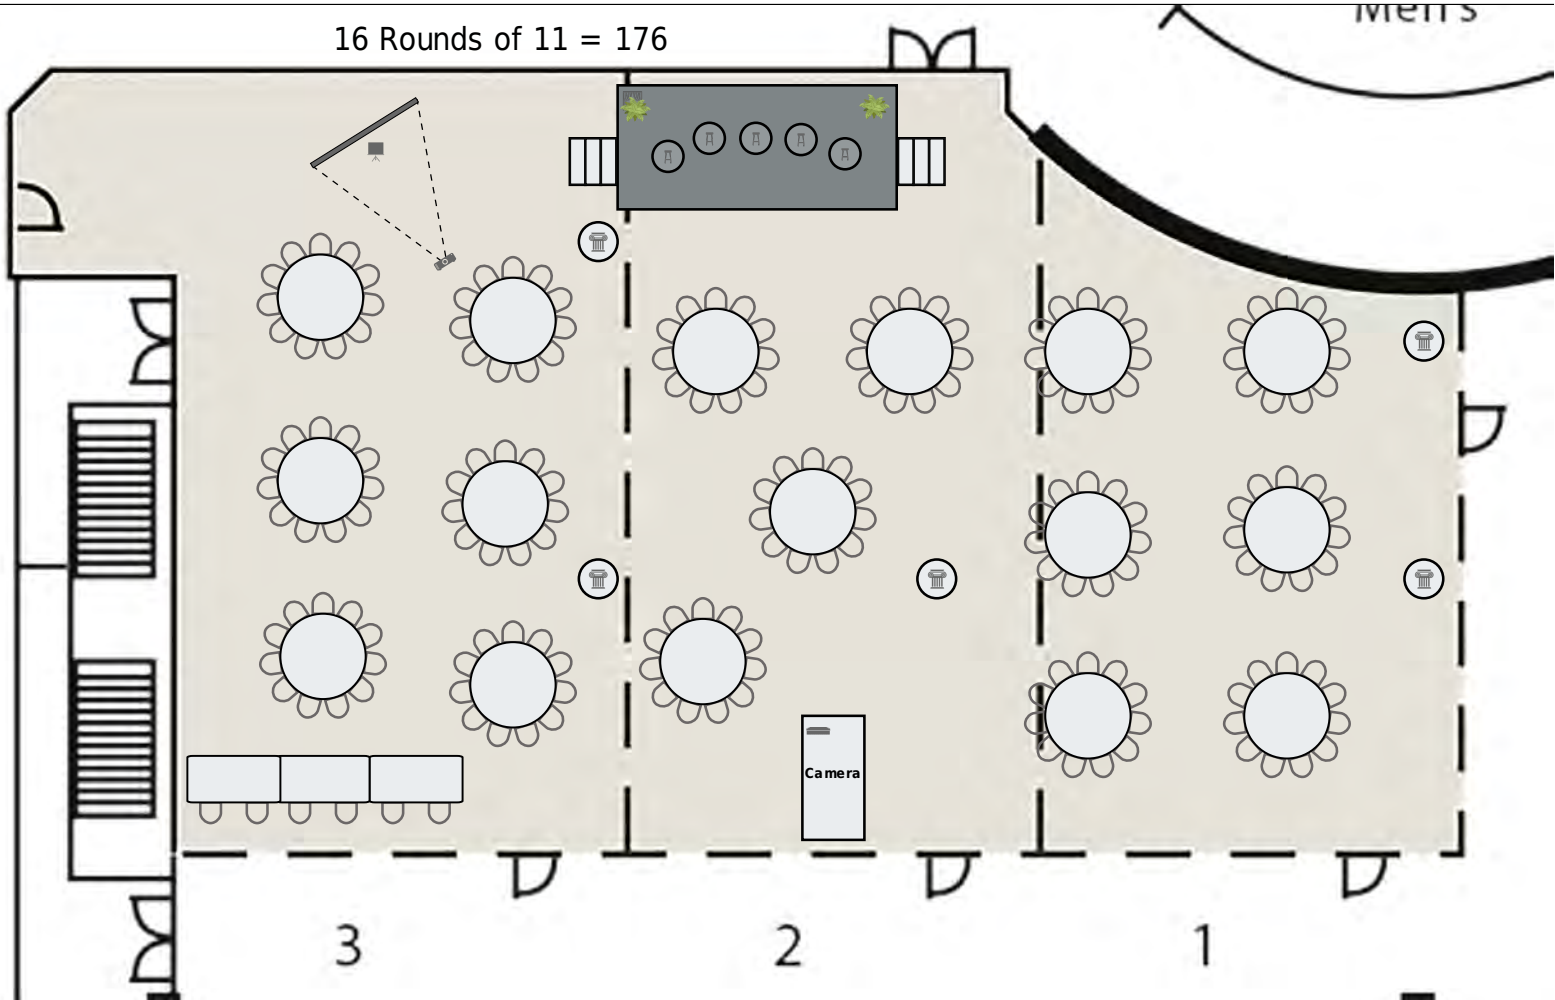

LOBBY LEVEL

MARQUIS LEVEL

Fabric Panel Sizes By Room

- M101 - 24'w x 8' h (x 2)
- M102 - 24'w x 8' h (x 2)
- M103 - 8'w x 7'6" h
- M104 - 12'w x 7'6" h
- M105 - 8'w x 7'6" h
- M106 - 16'w x 7'6" h
- M107 - 12'w x 7'6" h
- M202 - 8'w x 7'9.5" h (x 2)
- M304 - 16'w x 7'6" h
- M303 - 16'w x 7'6" h
- M302 - 20'w x 7'6" h
- M301 - 24'w x 7'6" h

Possible Media Room
M201 - 2'9.5" to chair rail (area above is open for graphics)

Basic Layout
Rds of 10 for 1270

Marquis Ballroom

M101

M102

INTERNATIONAL LEVEL

16 Rounds of 11 = 176

13 Rounds of 11 = 143