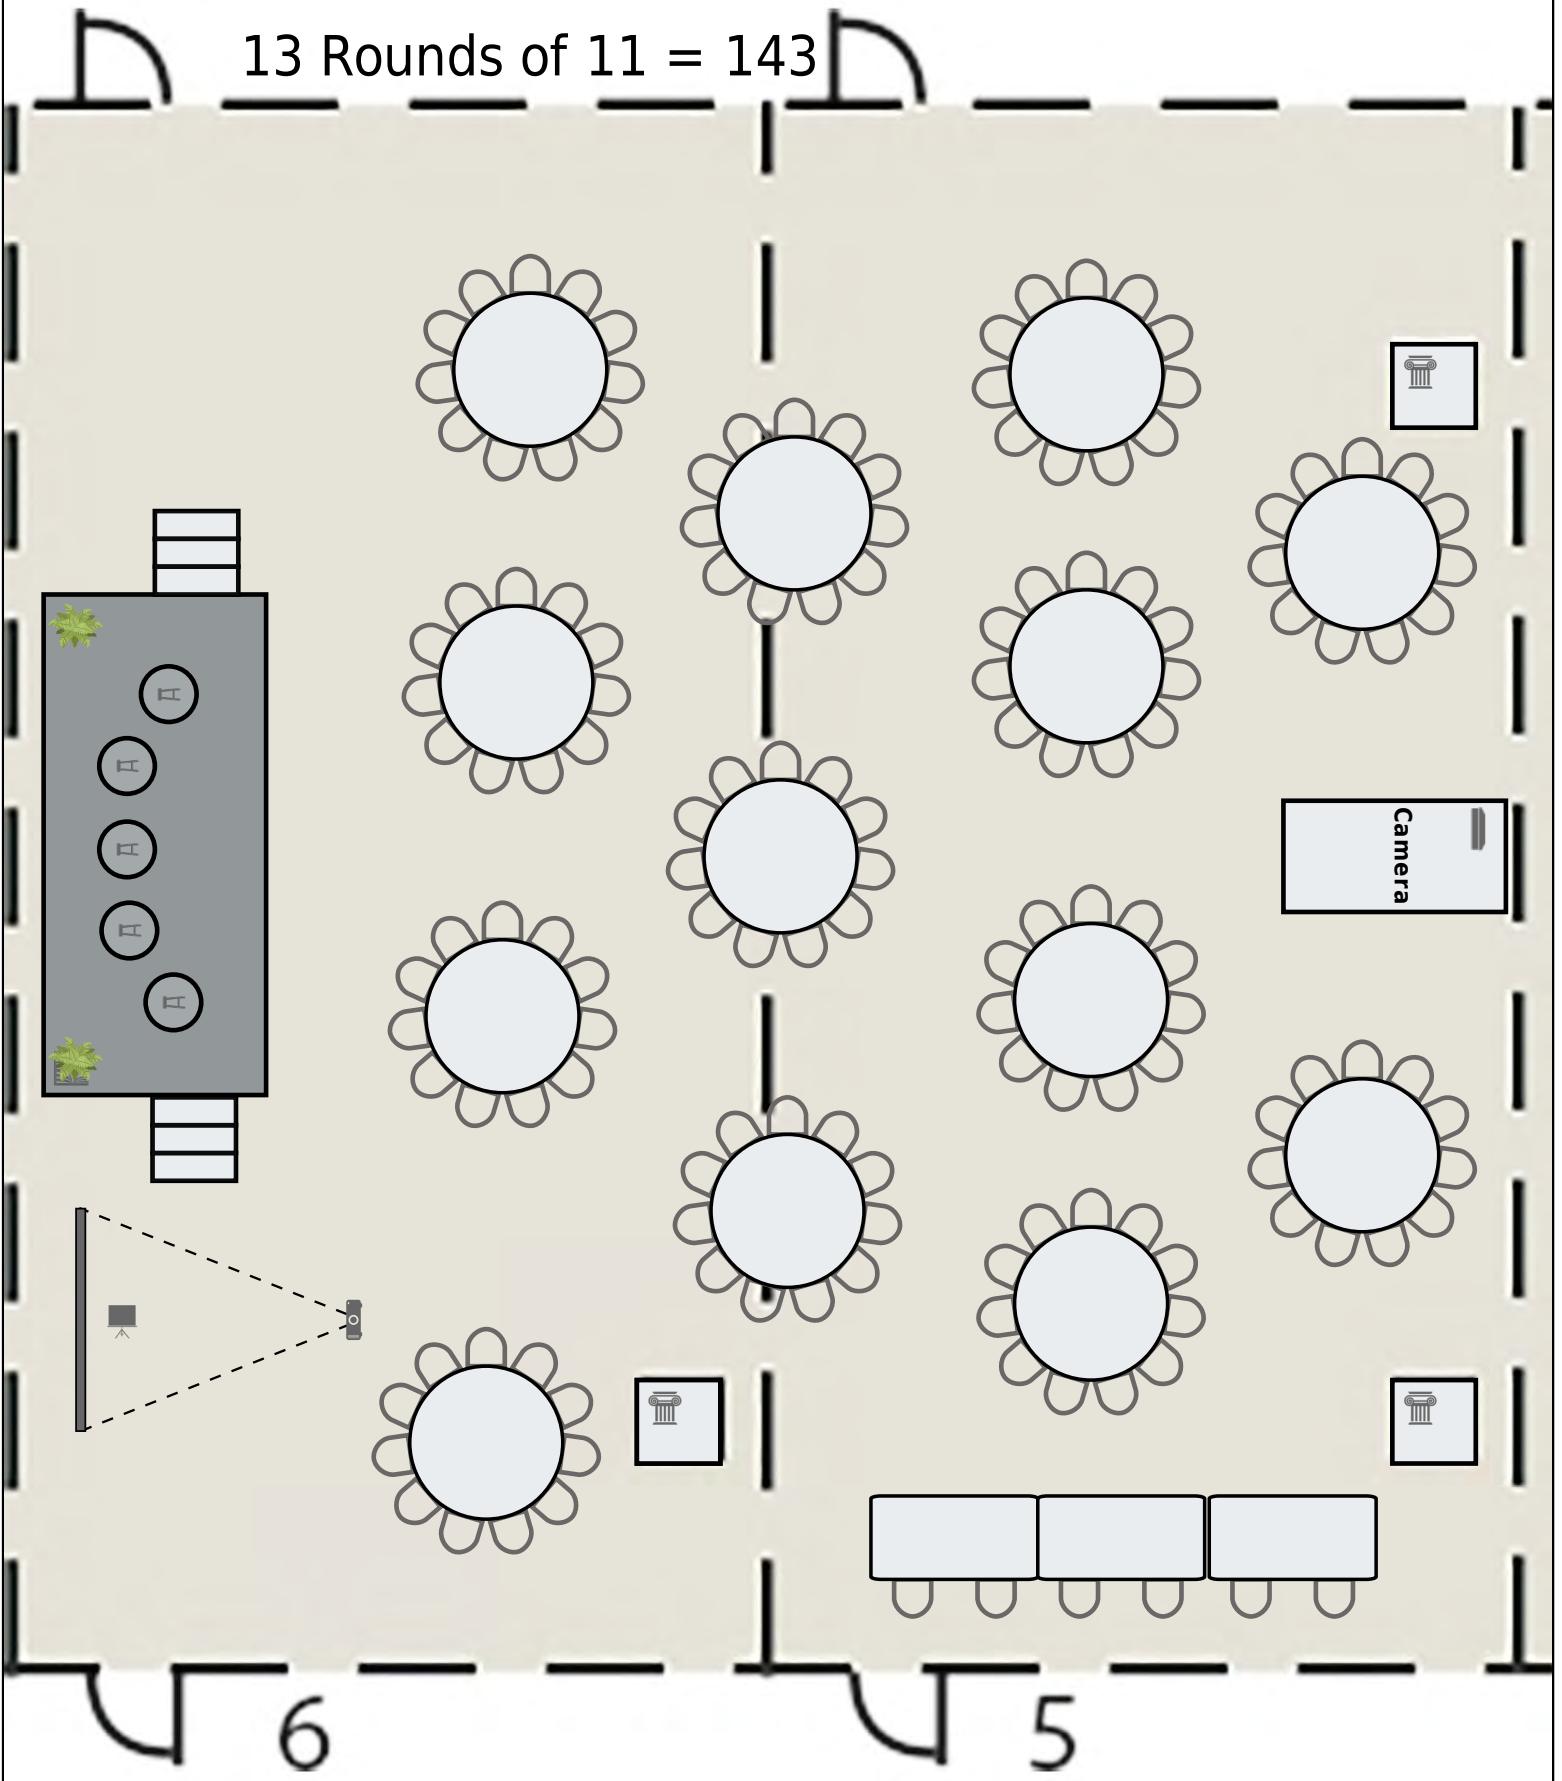

LOBBY LEVEL

MARQUIS LEVEL

Fabric Panel Sizes By Room

- M101 - 24'w x 8' h (x 2)
- M102 - 24'w x 8' h (x 2)
- M103 - 8'w x 7'6" h
- M104 - 12'w x 7'6" h
- M105 - 8'w x 7'6" h
- M106 - 16'w x 7'6" h
- M107 - 12'w x 7'6" h
- M202 - 8'w x 7'9.5" h (x 2)
- M304 - 16'w x 7'6" h
- M303 - 16'w x 7'6" h
- M302 - 20'w x 7'6" h
- M301 - 24'w x 7'6" h

Possible Media Room
M201 - 2'9.5" to chair rail (area above is open for graphics)

Basic Layout
Rds of 10 for 1270

Marquis Ballroom

M101

M102

INTERNATIONAL LEVEL

16 Rounds of 11 = 176

13 Rounds of 11 = 143