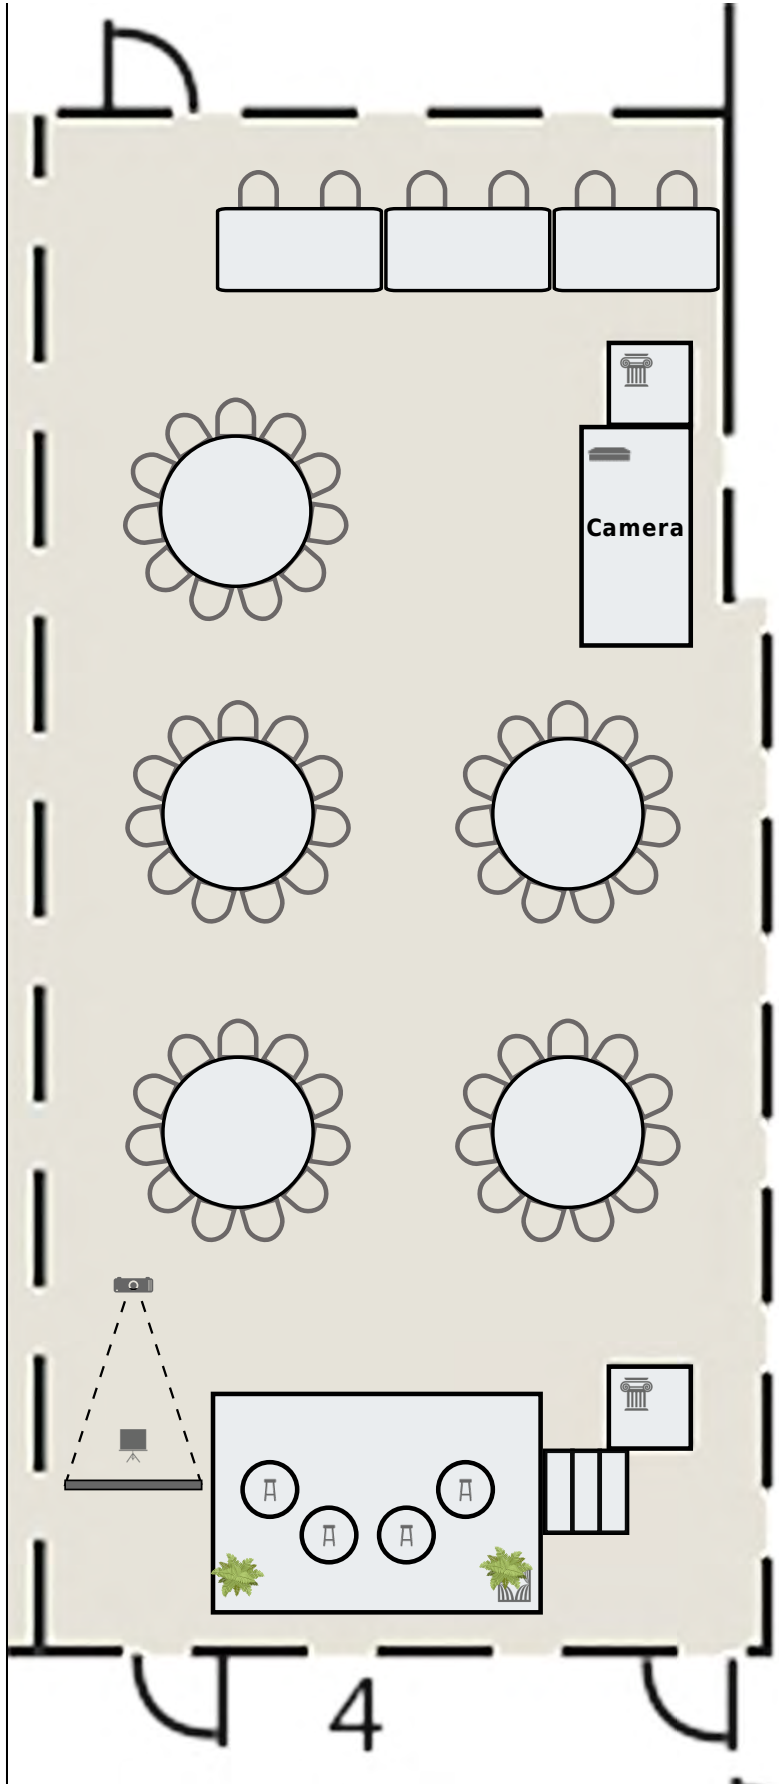

LOBBY LEVEL

MARQUIS LEVEL

Fabric Panel Sizes By Room

- M101 - 24'w x 8' h (x 2)
- M102 - 24'w x 8' h (x 2)
- M103 - 8'w x 7'6" h
- M104 - 12'w x 7'6" h
- M105 - 8'w x 7'6" h
- M106 - 16'w x 7'6" h
- M107 - 12'w x 7'6" h
- M202 - 8'w x 7'9.5" h (x 2)
- M304 - 16'w x 7'6" h
- M303 - 16'w x 7'6" h
- M302 - 20'w x 7'6" h
- M301 - 24'w x 7'6" h

Possible Media Room
M201 - 2'9.5" to chair rail (area above is open for graphics)

Basic Layout
Rds of 10 for 1270

Marquis Ballroom

M101

M102

INTERNATIONAL LEVEL

16 Rounds of 11 = 176

13 Rounds of 11 = 143