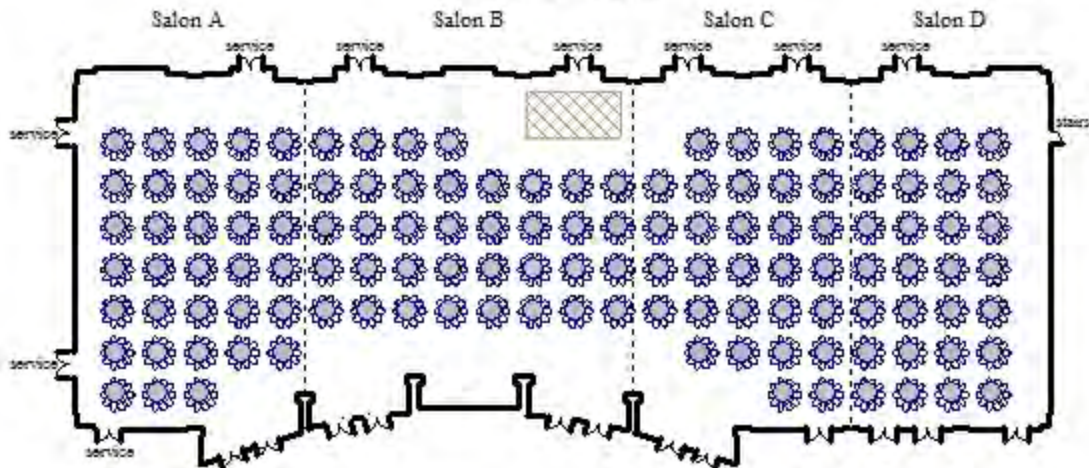

LOBBY LEVEL

MARQUIS LEVEL

Fabric Panel Sizes By Room

- M101 - 24'w x 8' h (x 2)
- M102 - 24'w x 8' h (x 2)
- M103 - 8'w x 7'6" h
- M104 - 12'w x 7'6" h
- M105 - 8'w x 7'6" h
- M106 - 16'w x 7'6" h
- M107 - 12'w x 7'6" h
- M202 - 8'w x 7'9.5" h (x 2)
- M304 - 16'w x 7'6" h
- M303 - 16'w x 7'6" h
- M302 - 20'w x 7'6" h
- M301 - 24'w x 7'6" h

Possible Media Room
M201 - 2'9.5" to chair rail (area above is open for graphics)

Basic Layout
Rds of 10 for 1270

Marquis Ballroom

M101

M102

INTERNATIONAL LEVEL

16 Rounds of 11 = 176

13 Rounds of 11 = 143