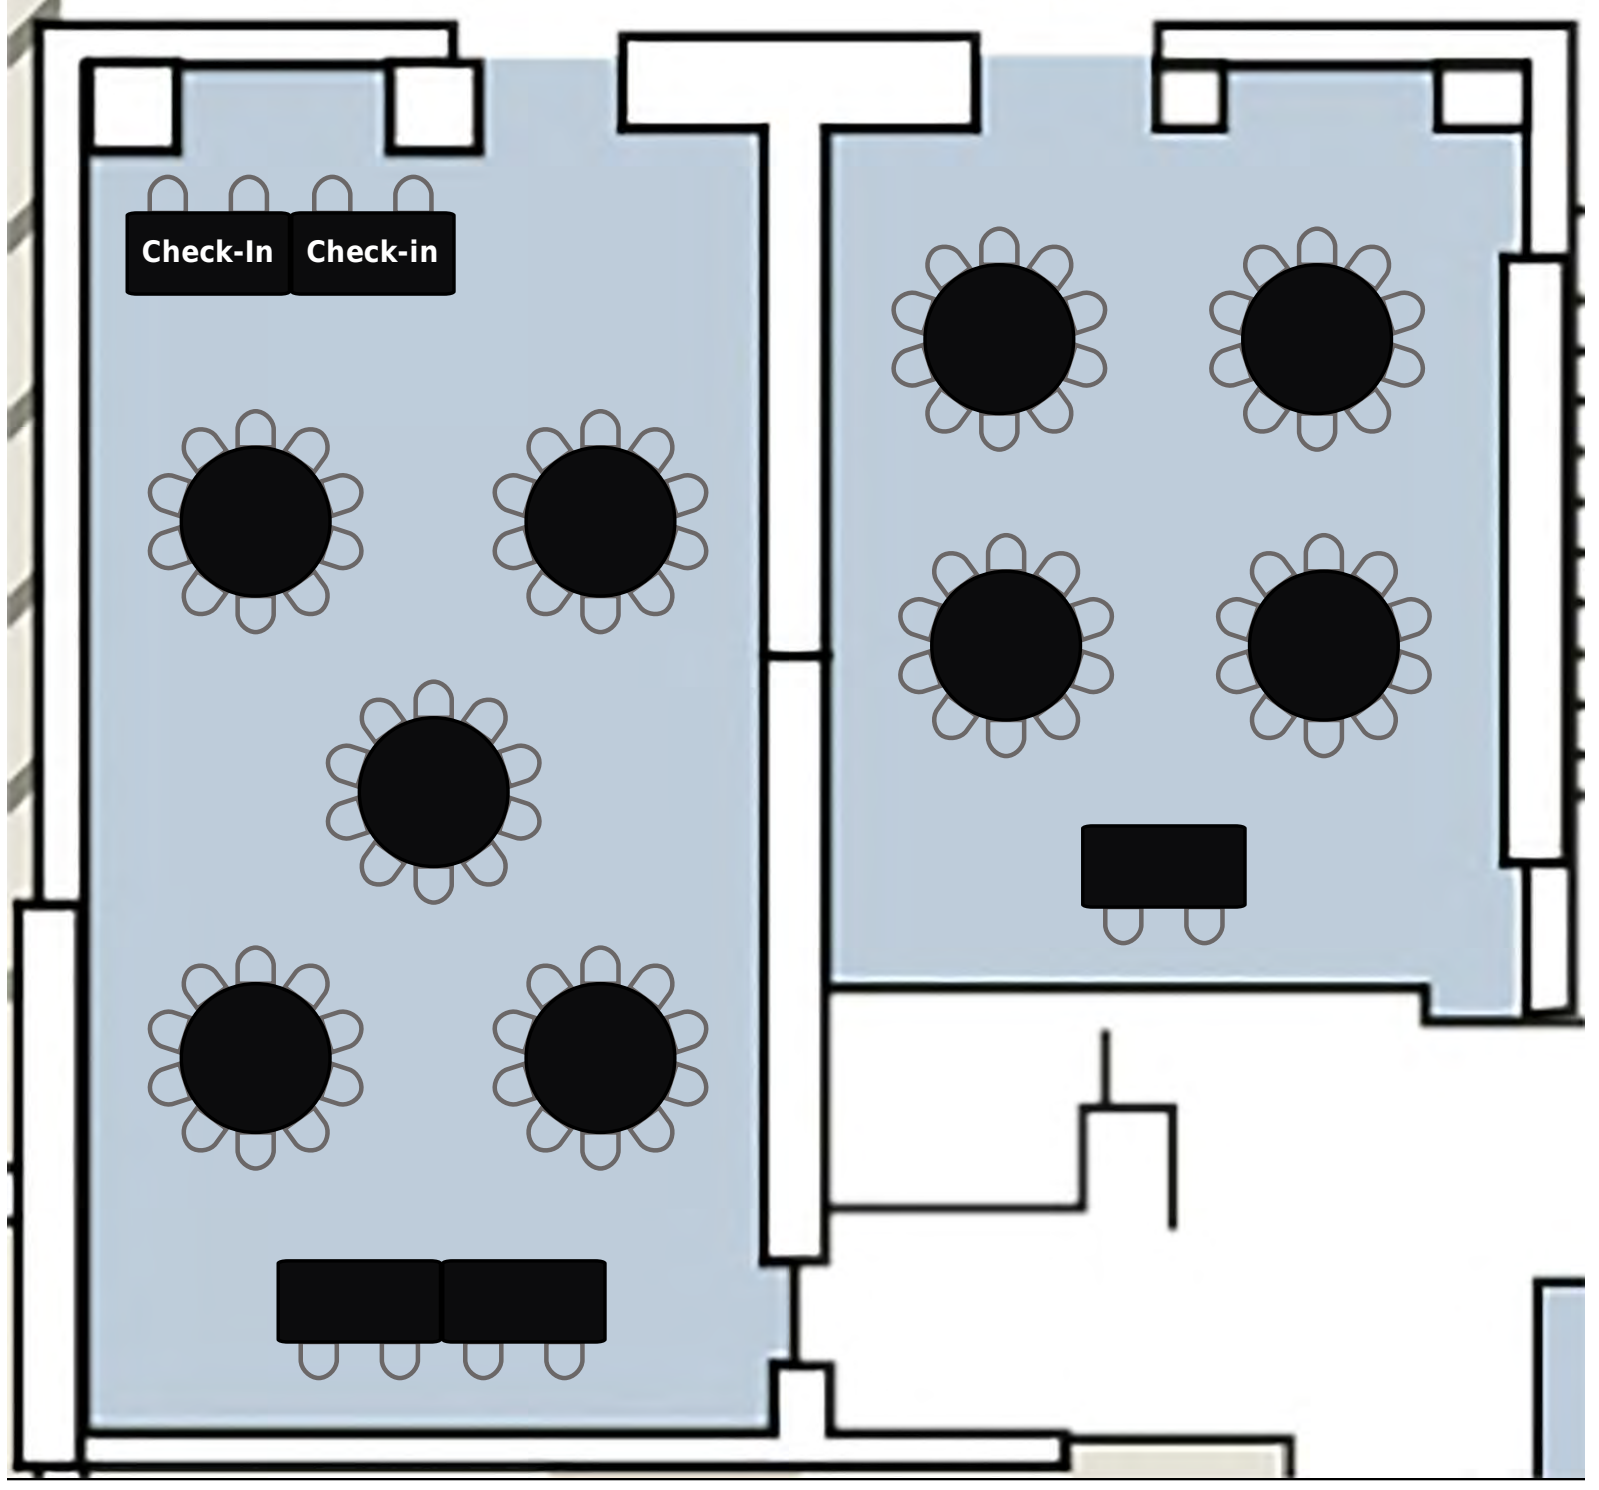

LOBBY LEVEL

MARQUIS LEVEL

Fabric Panel Sizes By Room

- M101 - 24'w x 8' h (x 2)
- M102 - 24'w x 8' h (x 2)
- M103 - 8'w x 7'6" h
- M104 - 12'w x 7'6" h
- M105 - 8'w x 7'6" h
- M106 - 16'w x 7'6" h
- M107 - 12'w x 7'6" h
- M202 - 8'w x 7'9.5" h (x 2)
- M304 - 16'w x 7'6" h
- M303 - 16'w x 7'6" h
- M302 - 20'w x 7'6" h
- M301 - 24'w x 7'6" h

Possible Media Room
M201 - 2'9.5" to chair rail (area above is open for graphics)

Basic Layout
Rds of 10 for 1270

Marquis Ballroom

M101

M102

INTERNATIONAL LEVEL

16 Rounds of 11 = 176

13 Rounds of 11 = 143