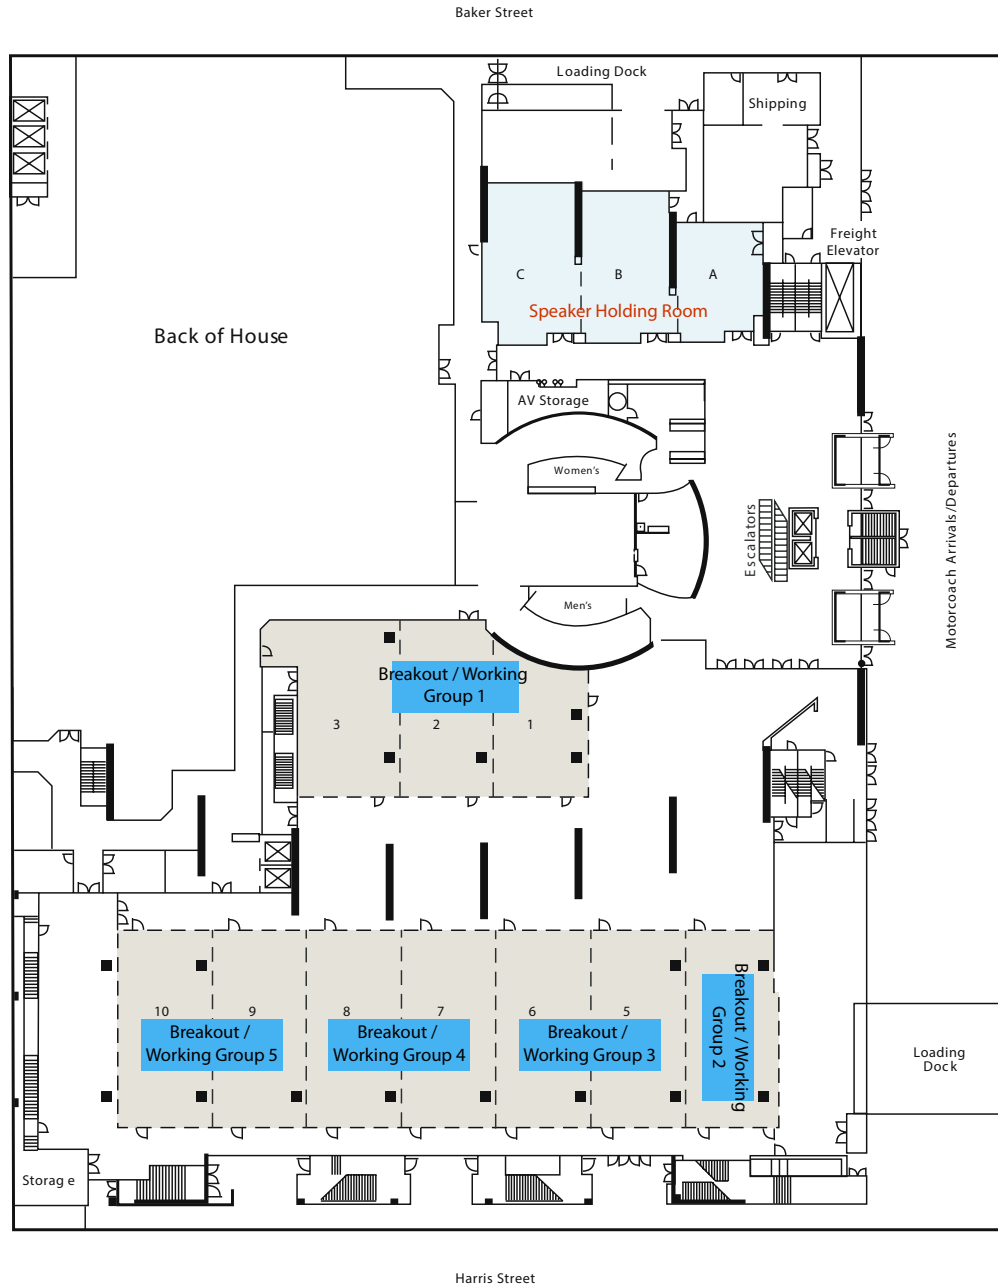

LOBBY LEVEL

MARQUIS LEVEL

Fabric Panel Sizes By Room

- M101 - 24'w x 8' h (x 2)
- M102 - 24'w x 8' h (x 2)
- M103 - 8'w x 7'6" h
- M104 - 12'w x 7'6" h
- M105 - 8'w x 7'6" h
- M106 - 16'w x 7'6" h
- M107 - 12'w x 7'6" h
- M202 - 8'w x 7'9.5" h (x 2)
- M304 - 16'w x 7'6" h
- M303 - 16'w x 7'6" h
- M302 - 20'w x 7'6" h
- M301 - 24'w x 7'6" h

Possible Media Room
M201 - 2'9.5" to chair rail (area above is open for graphics)

Basic Layout
Rds of 10 for 1270

Marquis Ballroom

M101

M102

INTERNATIONAL LEVEL

16 Rounds of 11 = 176

13 Rounds of 11 = 143