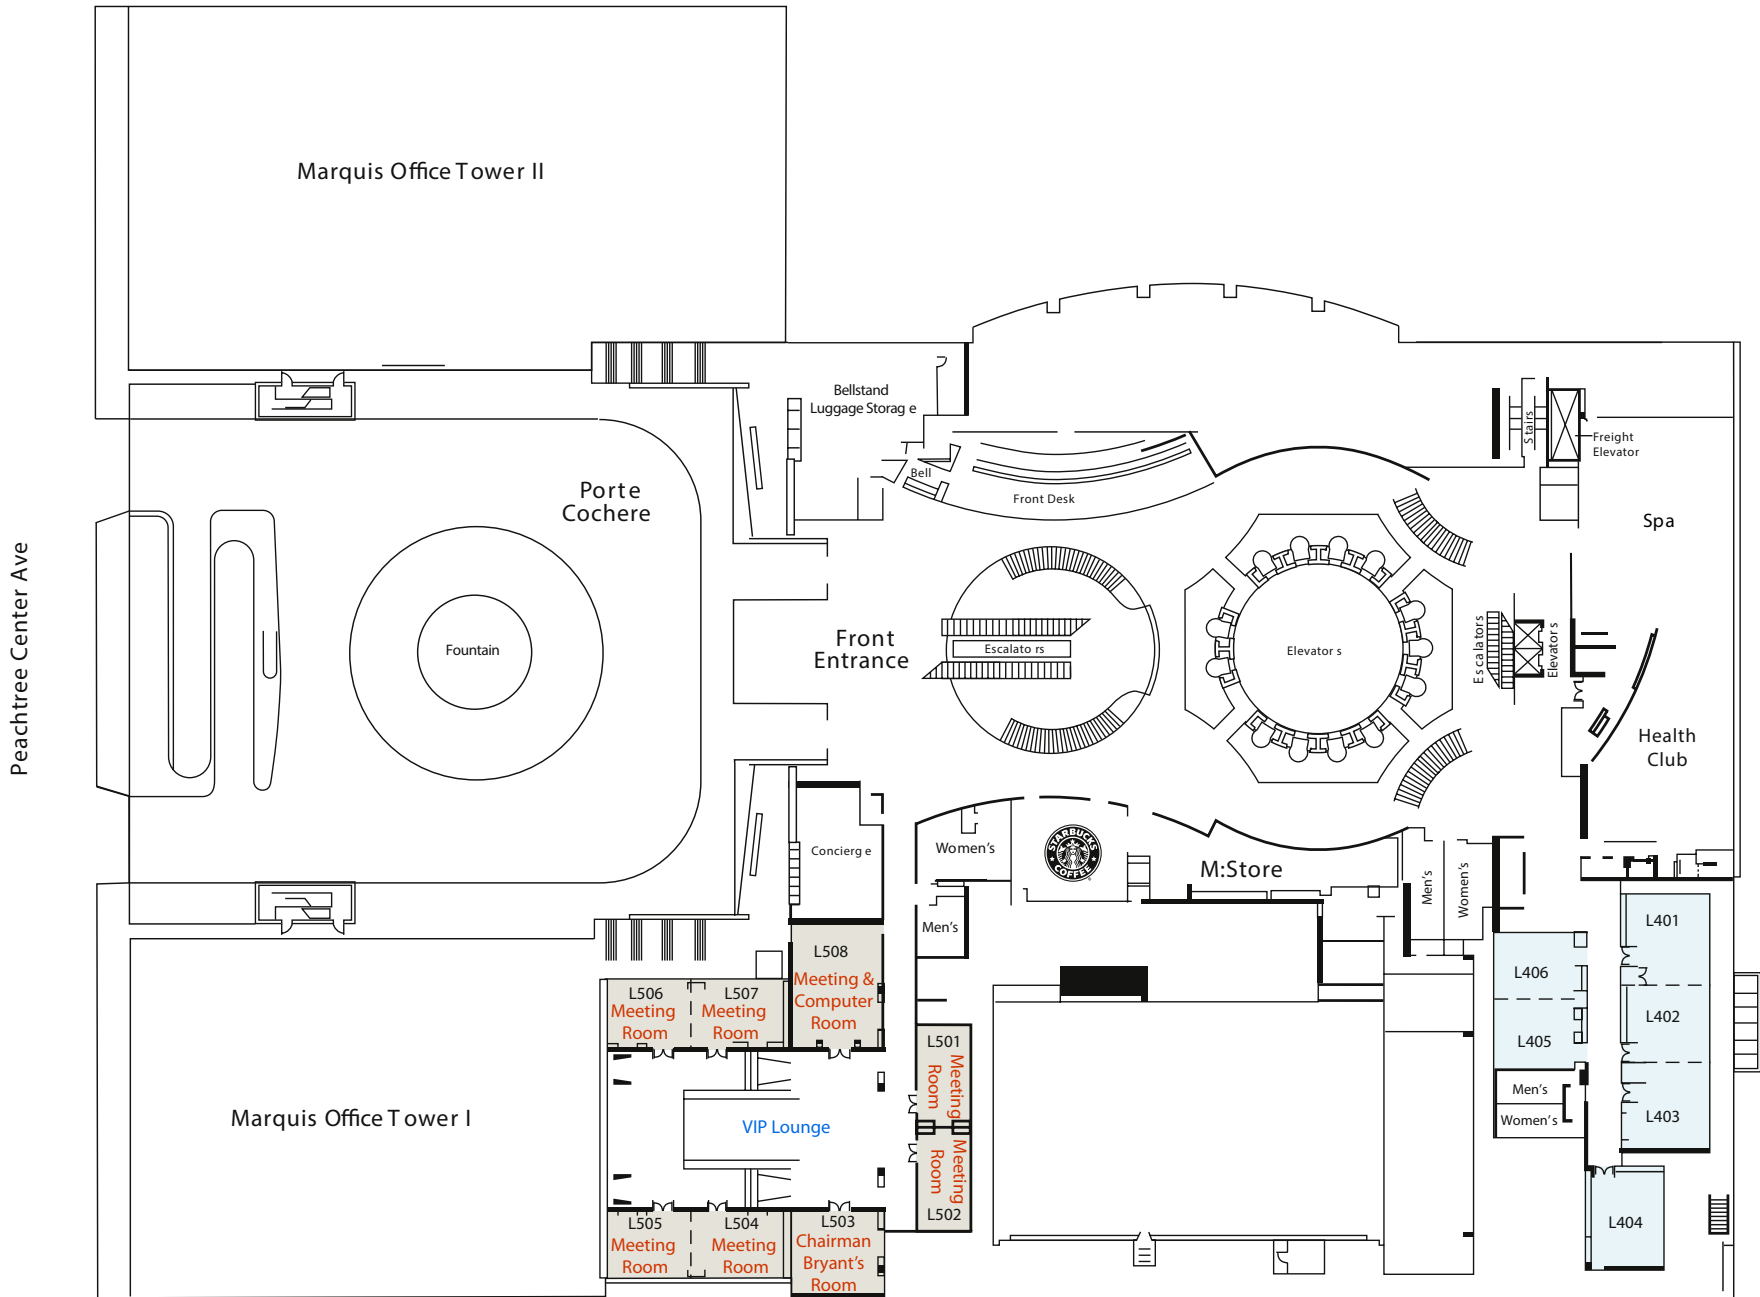

LOBBY LEVEL

MARQUIS LEVEL

Fabric Panel Sizes By Room

- M101 - 24'w x 8' h (x 2)
- M102 - 24'w x 8' h (x 2)
- M103 - 8'w x 7'6" h
- M104 - 12'w x 7'6" h
- M105 - 8'w x 7'6" h
- M106 - 16'w x 7'6" h
- M107 - 12'w x 7'6" h
- M202 - 8'w x 7'9.5" h (x 2)
- M304 - 16'w x 7'6" h
- M303 - 16'w x 7'6" h
- M302 - 20'w x 7'6" h
- M301 - 24'w x 7'6" h

Possible Media Room
M201 - 2'9.5" to chair rail (area above is open for graphics)

Basic Layout
Rds of 10 for 1270

Marquis Ballroom

M101

M102

INTERNATIONAL LEVEL

16 Rounds of 11 = 176

13 Rounds of 11 = 143