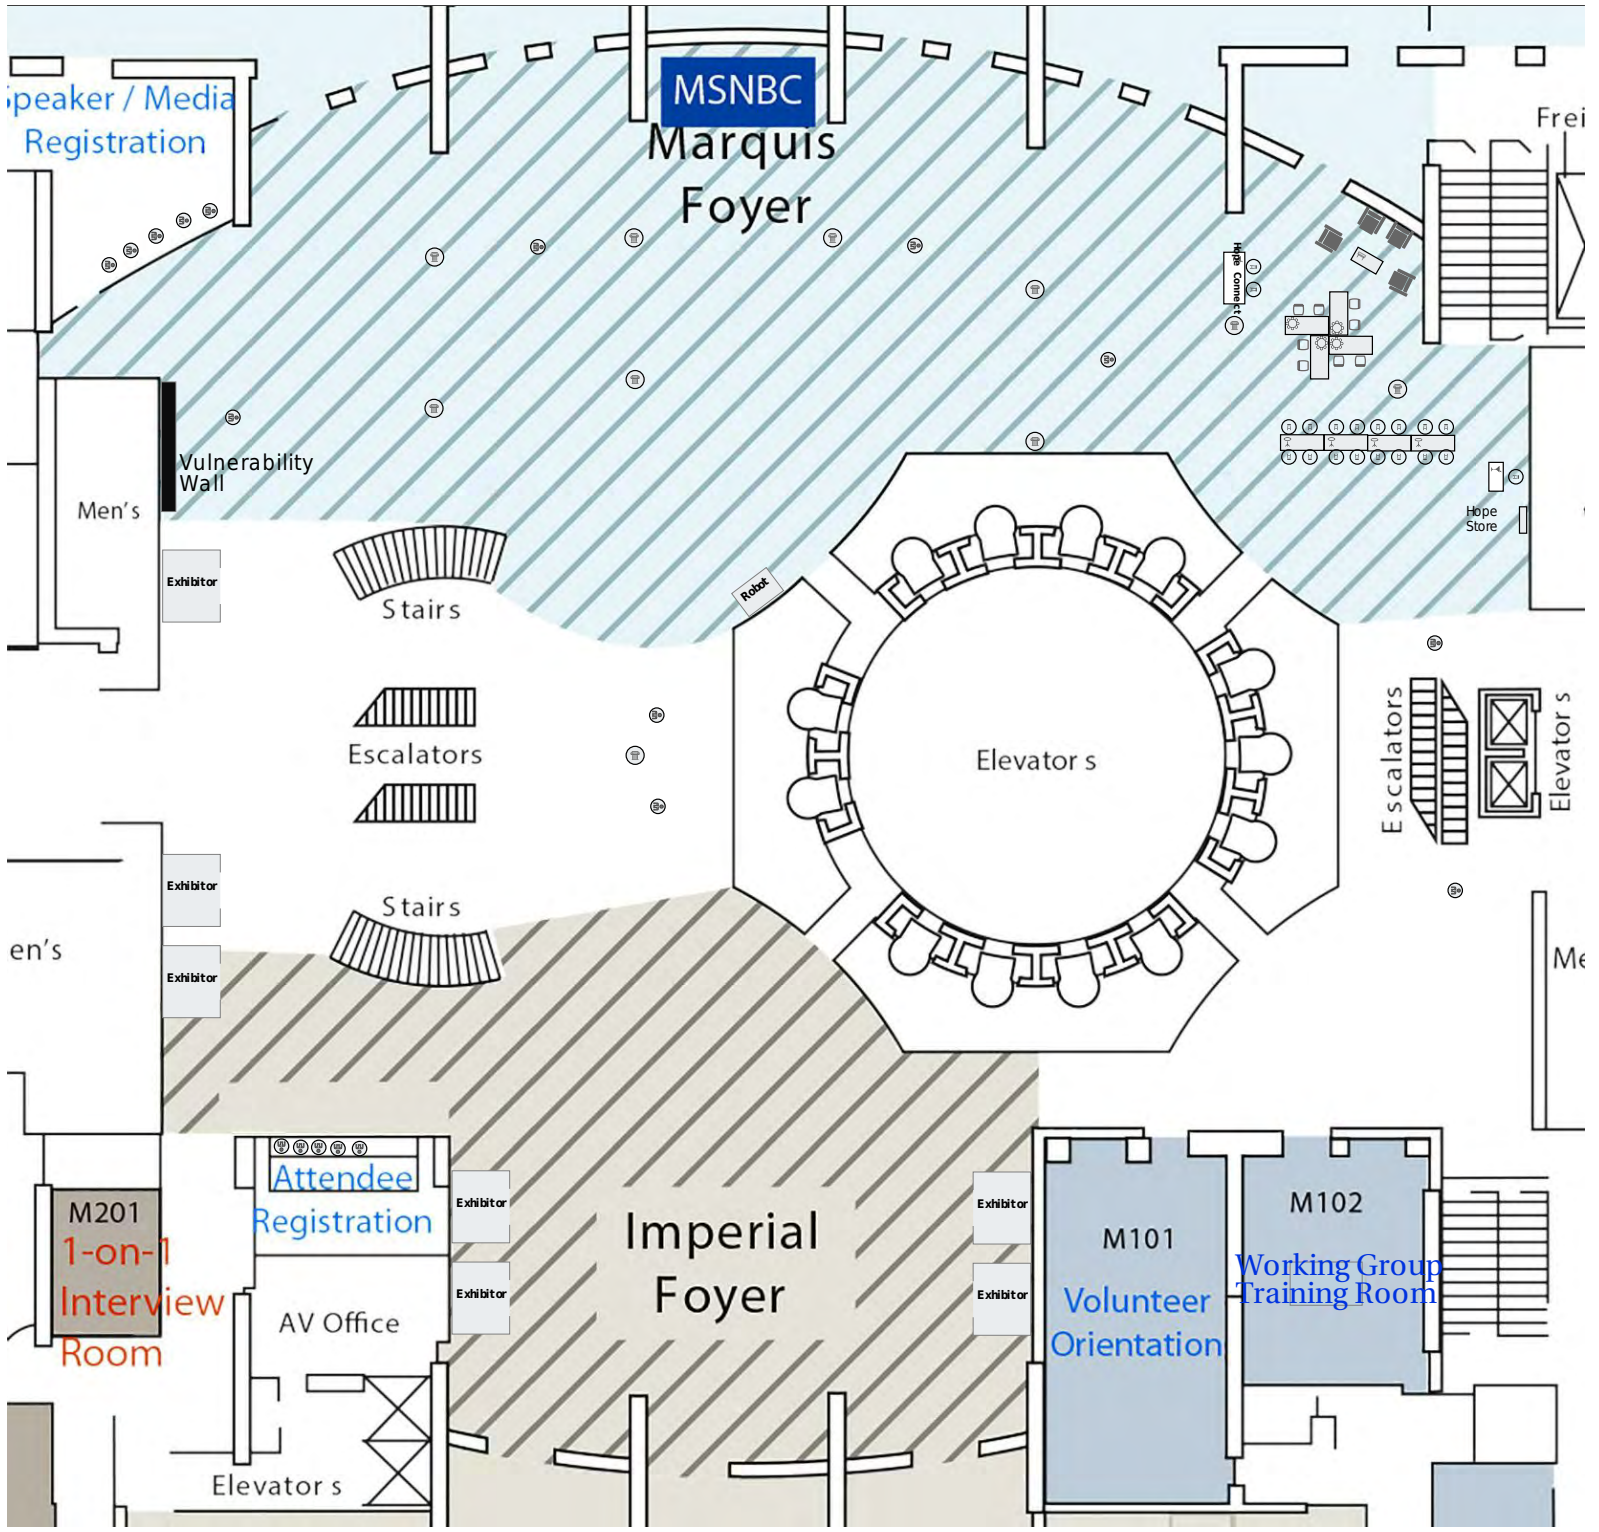

LOBBY LEVEL

MARQUIS LEVEL

Fabric Panel Sizes By Room

- M101 - 24'w x 8' h (x 2)
- M102 - 24'w x 8' h (x 2)
- M103 - 8'w x 7'6" h
- M104 - 12'w x 7'6" h
- M105 - 8'w x 7'6" h
- M106 - 16'w x 7'6" h
- M107 - 12'w x 7'6" h
- M202 - 8'w x 7'9.5" h (x 2)
- M304 - 16'w x 7'6" h
- M303 - 16'w x 7'6" h
- M302 - 20'w x 7'6" h
- M301 - 24'w x 7'6" h

Possible Media Room
M201 - 2'9.5" to chair rail (area above is open for graphics)

Basic Layout
Rds of 10 for 1270

Marquis Ballroom

M101

M102

INTERNATIONAL LEVEL

16 Rounds of 11 = 176

13 Rounds of 11 = 143