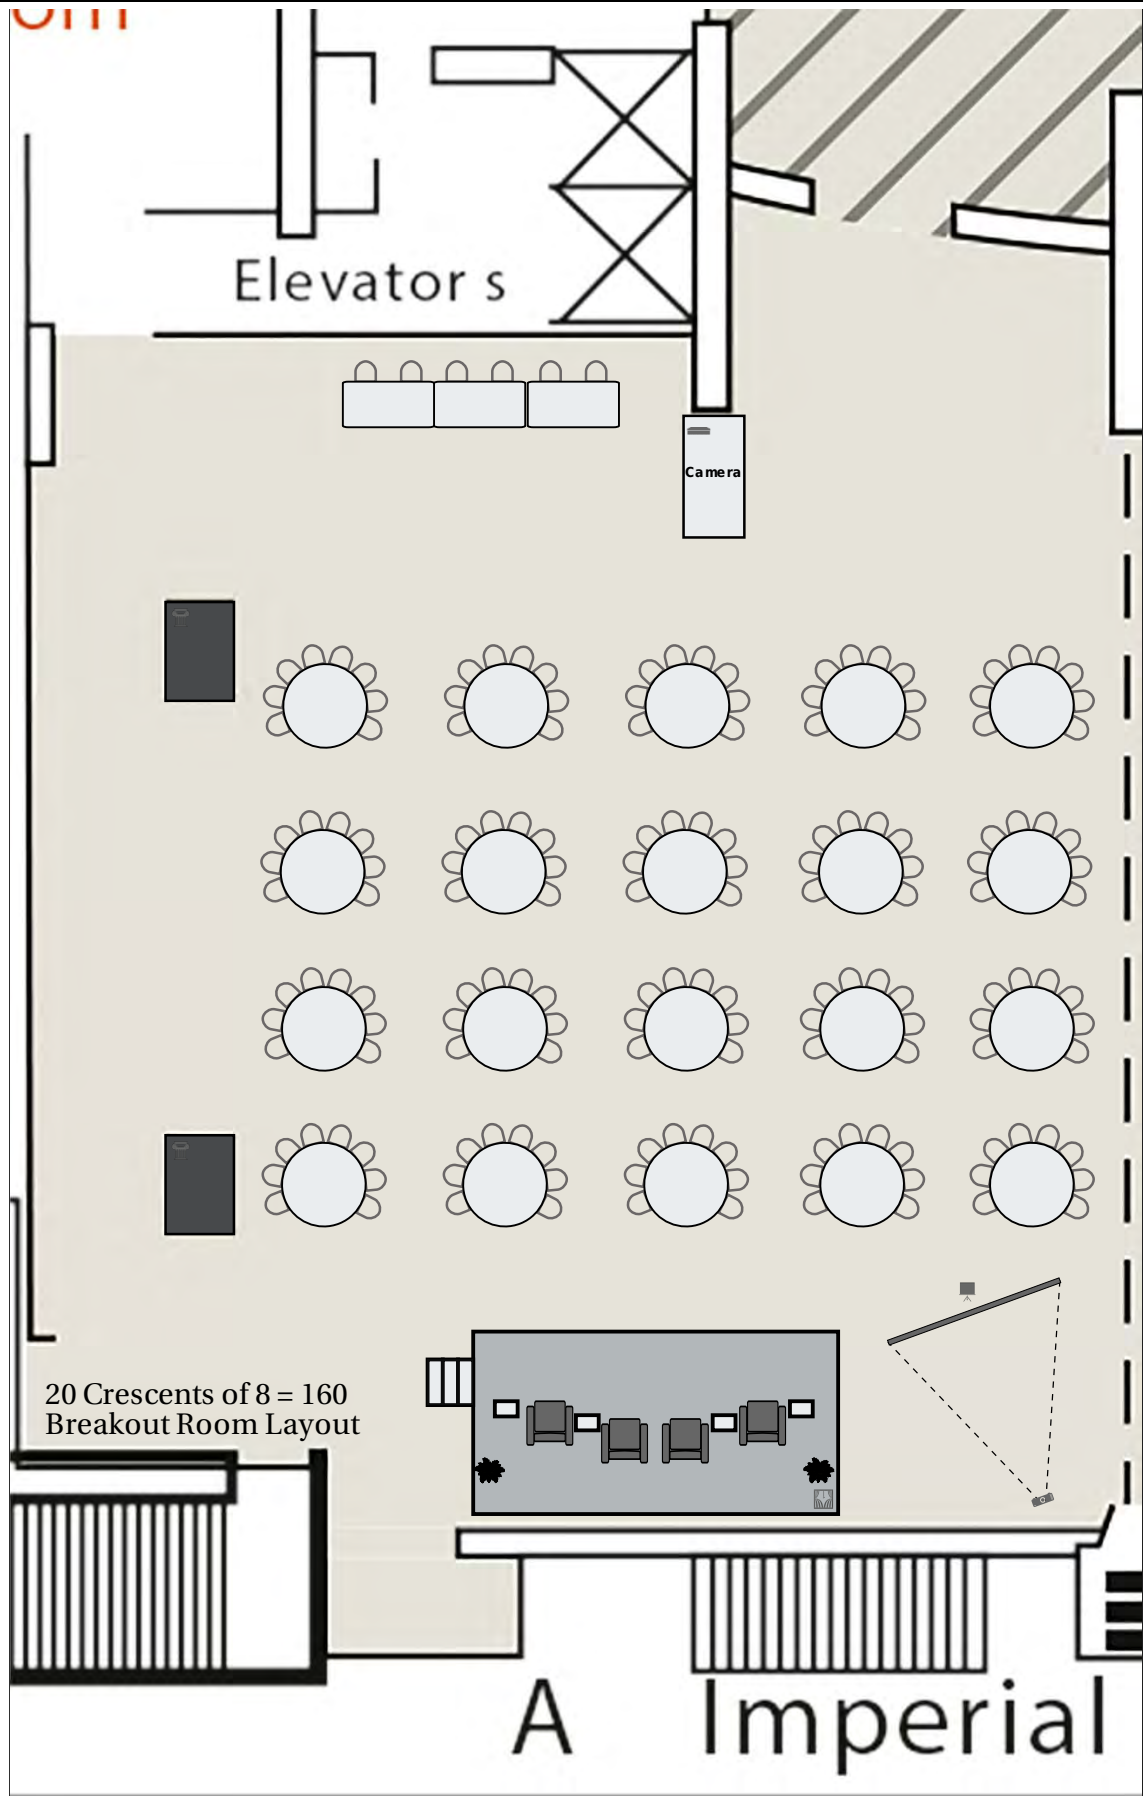

LOBBY LEVEL

MARQUIS LEVEL

Fabric Panel Sizes By Room

- M101 - 24'w x 8' h (x 2)
- M102 - 24'w x 8' h (x 2)
- M103 - 8'w x 7'6" h
- M104 - 12'w x 7'6" h
- M105 - 8'w x 7'6" h
- M106 - 16'w x 7'6" h
- M107 - 12'w x 7'6" h
- M202 - 8'w x 7'9.5" h (x 2)
- M304 - 16'w x 7'6" h
- M303 - 16'w x 7'6" h
- M302 - 20'w x 7'6" h
- M301 - 24'w x 7'6" h

Possible Media Room
M201 - 2'9.5" to chair rail (area above is open for graphics)

Basic Layout
Rds of 10 for 1270

Marquis Ballroom

M101

M102

INTERNATIONAL LEVEL

16 Rounds of 11 = 176

13 Rounds of 11 = 143