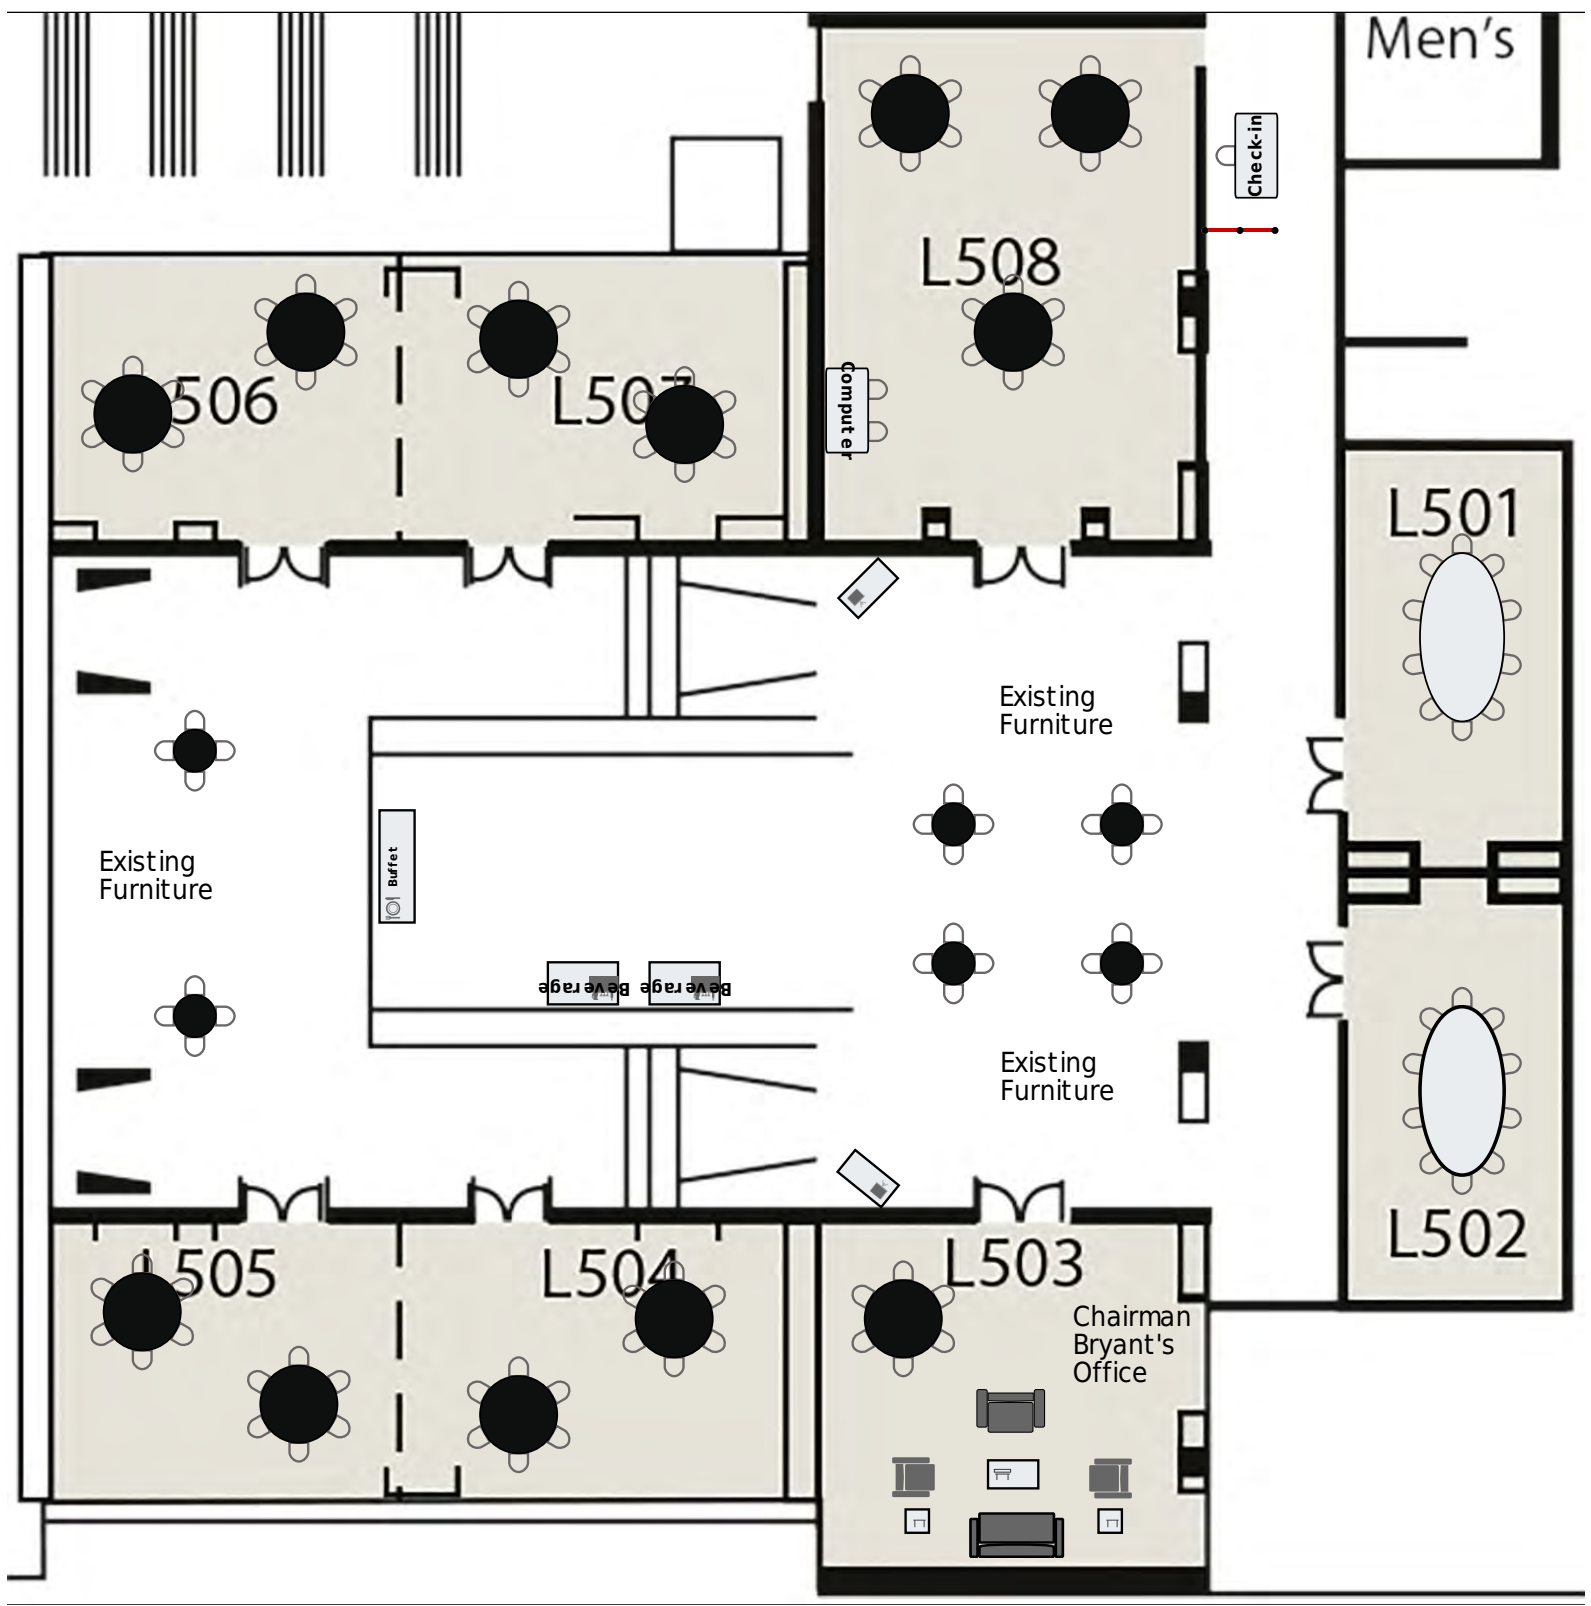

LOBBY LEVEL

MARQUIS LEVEL

Fabric Panel Sizes By Room

- M101 - 24'w x 8' h (x 2)
- M102 - 24'w x 8' h (x 2)
- M103 - 8'w x 7'6" h
- M104 - 12'w x 7'6" h
- M105 - 8'w x 7'6" h
- M106 - 16'w x 7'6" h
- M107 - 12'w x 7'6" h
- M202 - 8'w x 7'9.5" h (x 2)
- M304 - 16'w x 7'6" h
- M303 - 16'w x 7'6" h
- M302 - 20'w x 7'6" h
- M301 - 24'w x 7'6" h

Possible Media Room
M201 - 2'9.5" to chair rail (area above is open for graphics)

Basic Layout
Rds of 10 for 1270

Marquis Ballroom

M101

M102

INTERNATIONAL LEVEL

16 Rounds of 11 = 176

13 Rounds of 11 = 143