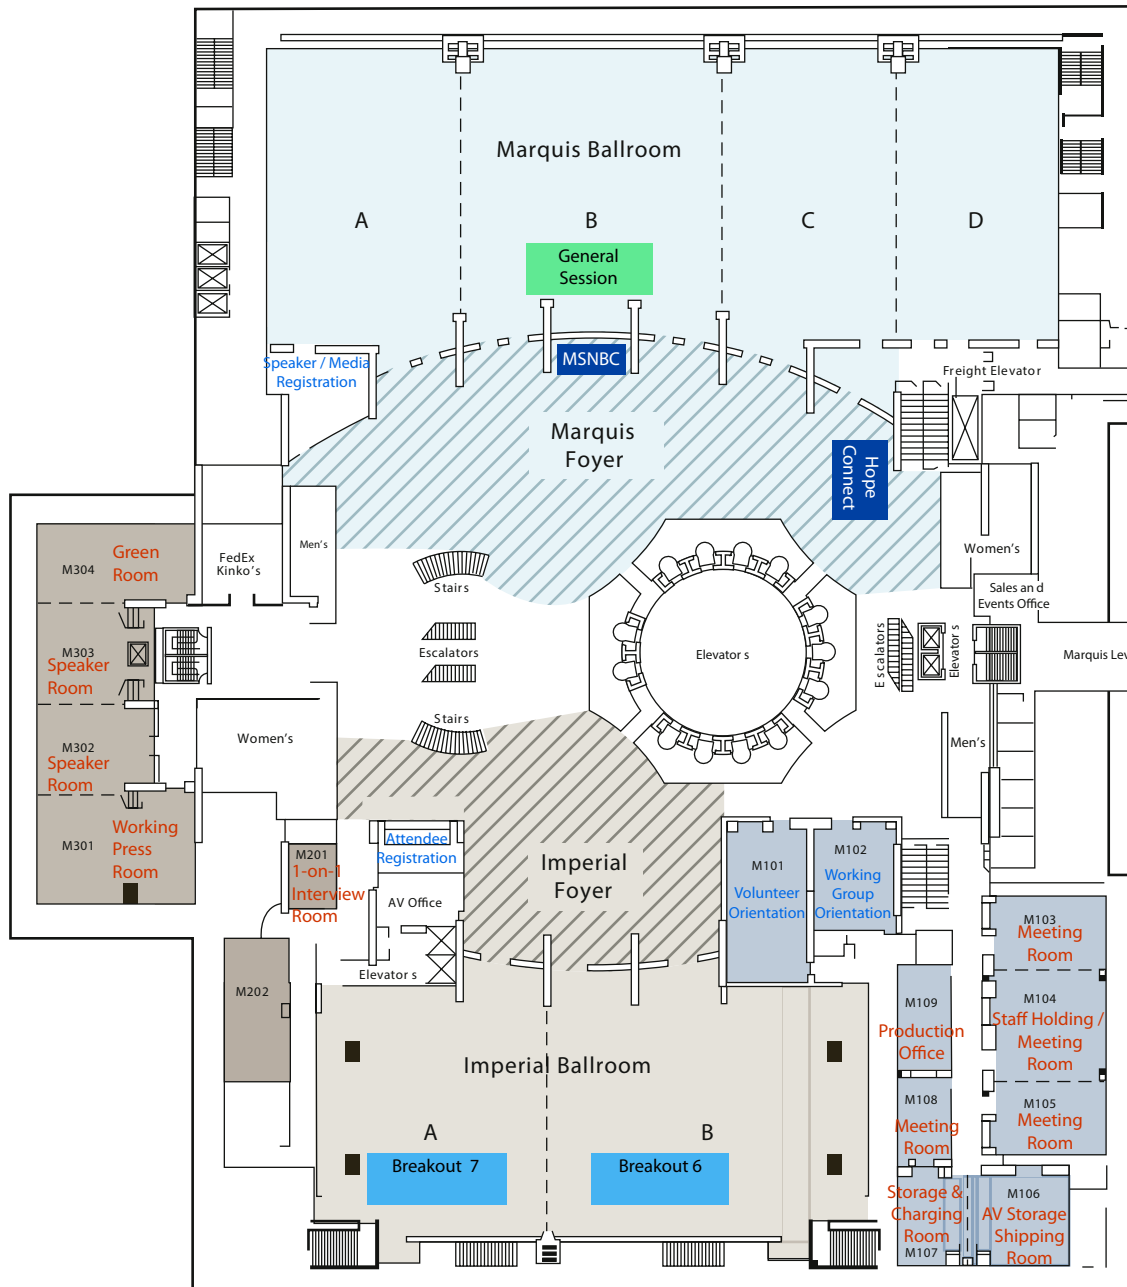

LOBBY LEVEL

MARQUIS LEVEL

Fabric Panel Sizes By Room

- M101 - 24'w x 8' h (x 2)
- M102 - 24'w x 8' h (x 2)
- M103 - 8'w x 7'6" h
- M104 - 12'w x 7'6" h
- M105 - 8'w x 7'6" h
- M106 - 16'w x 7'6" h
- M107 - 12'w x 7'6" h
- M202 - 8'w x 7'9.5" h (x 2)
- M304 - 16'w x 7'6" h
- M303 - 16'w x 7'6" h
- M302 - 20'w x 7'6" h
- M301 - 24'w x 7'6" h

Possible Media Room
M201 - 2'9.5" to chair rail (area above is open for graphics)

Basic Layout
Rds of 10 for 1270

Marquis Ballroom

M101

M102

INTERNATIONAL LEVEL

16 Rounds of 11 = 176

13 Rounds of 11 = 143

13 rounds of 11 = 143