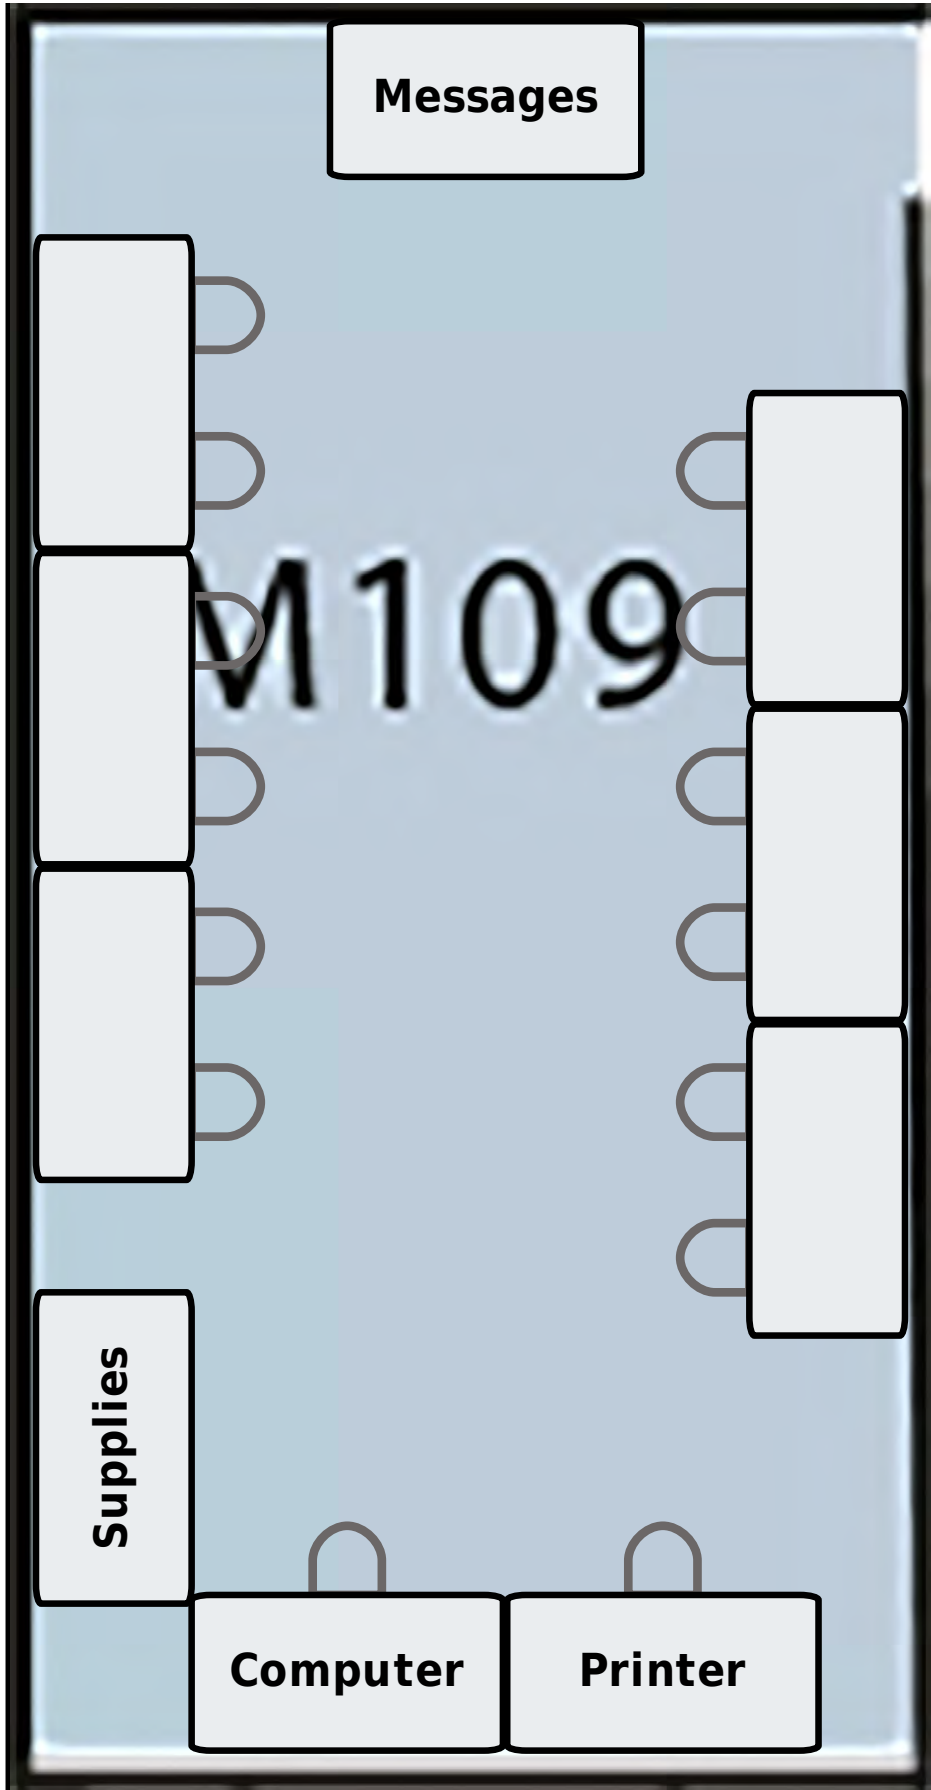

LOBBY LEVEL

MARQUIS LEVEL

Fabric Panel Sizes By Room

- M101 - 24'w x 8' h (x 2)
- M102 - 24'w x 8' h (x 2)
- M103 - 8'w x 7'6" h
- M104 - 12'w x 7'6" h
- M105 - 8'w x 7'6" h
- M106 - 16'w x 7'6" h
- M107 - 12'w x 7'6" h
- M202 - 8'w x 7'9.5" h (x 2)
- M304 - 16'w x 7'6" h
- M303 - 16'w x 7'6" h
- M302 - 20'w x 7'6" h
- M301 - 24'w x 7'6" h

Possible Media Room
M201 - 2'9.5" to chair rail (area above is open for graphics)

Basic Layout
Rds of 10 for 1270

Marquis Ballroom

M101

M102

INTERNATIONAL LEVEL

16 Rounds of 11 = 176

13 Rounds of 11 = 143