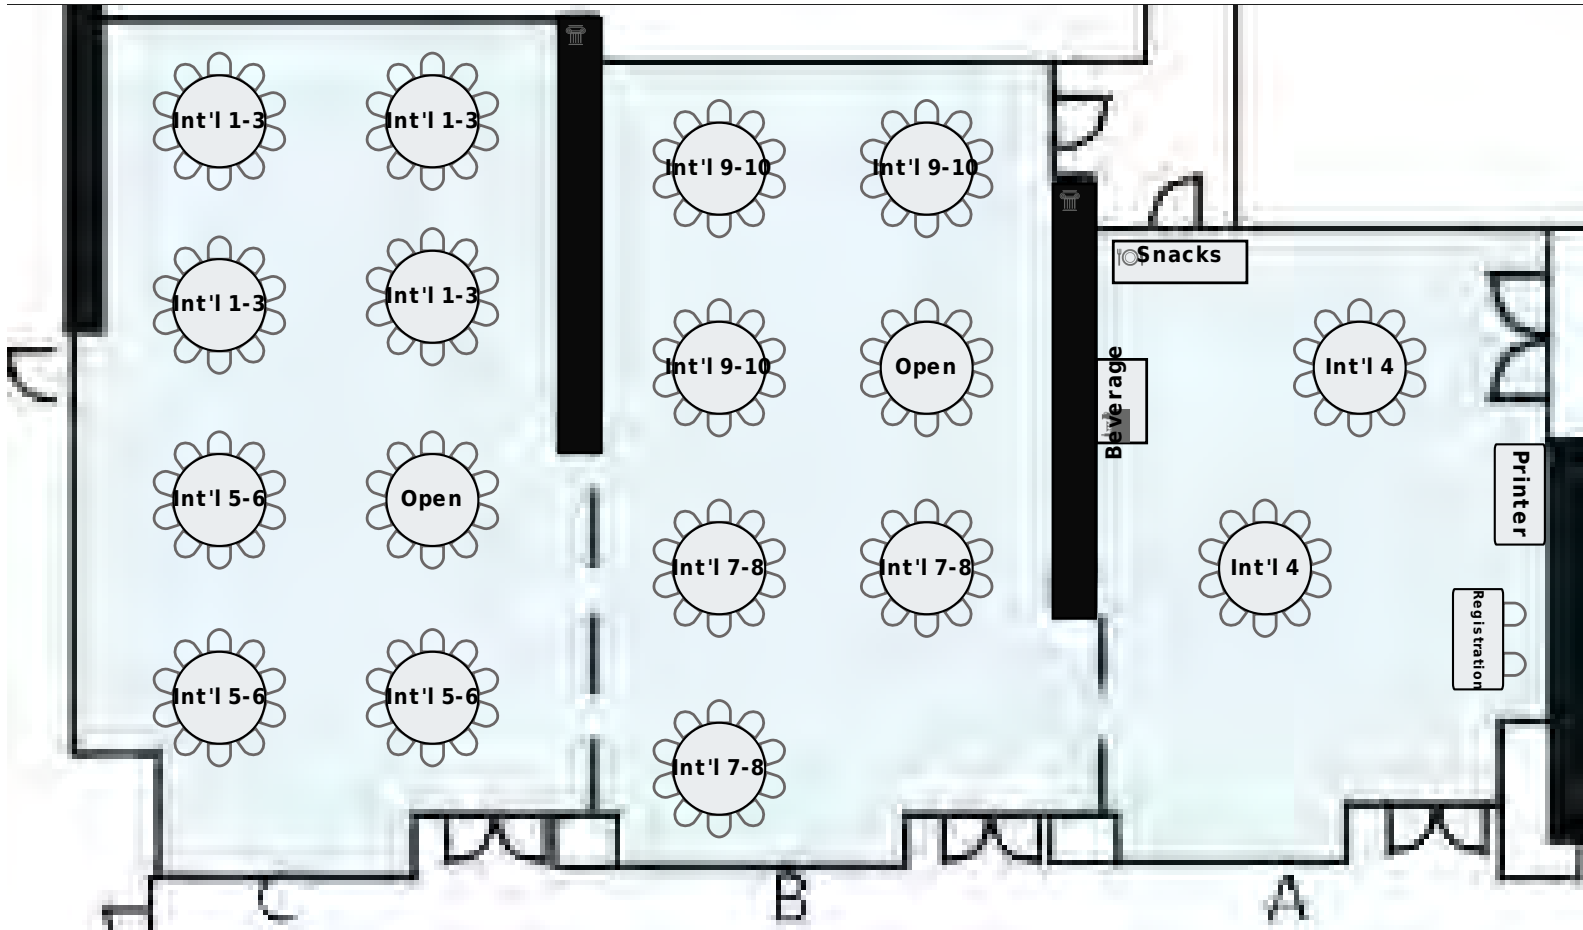

LOBBY LEVEL

MARQUIS LEVEL

Fabric Panel Sizes By Room

- M101 - 24'w x 8' h (x 2)
- M102 - 24'w x 8' h (x 2)
- M103 - 8'w x 7'6" h
- M104 - 12'w x 7'6" h
- M105 - 8'w x 7'6" h
- M106 - 16'w x 7'6" h
- M107 - 12'w x 7'6" h
- M202 - 8'w x 7'9.5" h (x 2)
- M304 - 16'w x 7'6" h
- M303 - 16'w x 7'6" h
- M302 - 20'w x 7'6" h
- M301 - 24'w x 7'6" h

Possible Media Room
M201 - 2'9.5" to chair rail (area above is open for graphics)

Basic Layout
Rds of 10 for 1270

Marquis Ballroom

M101

M102

INTERNATIONAL LEVEL

16 Rounds of 11 = 176

13 Rounds of 11 = 143