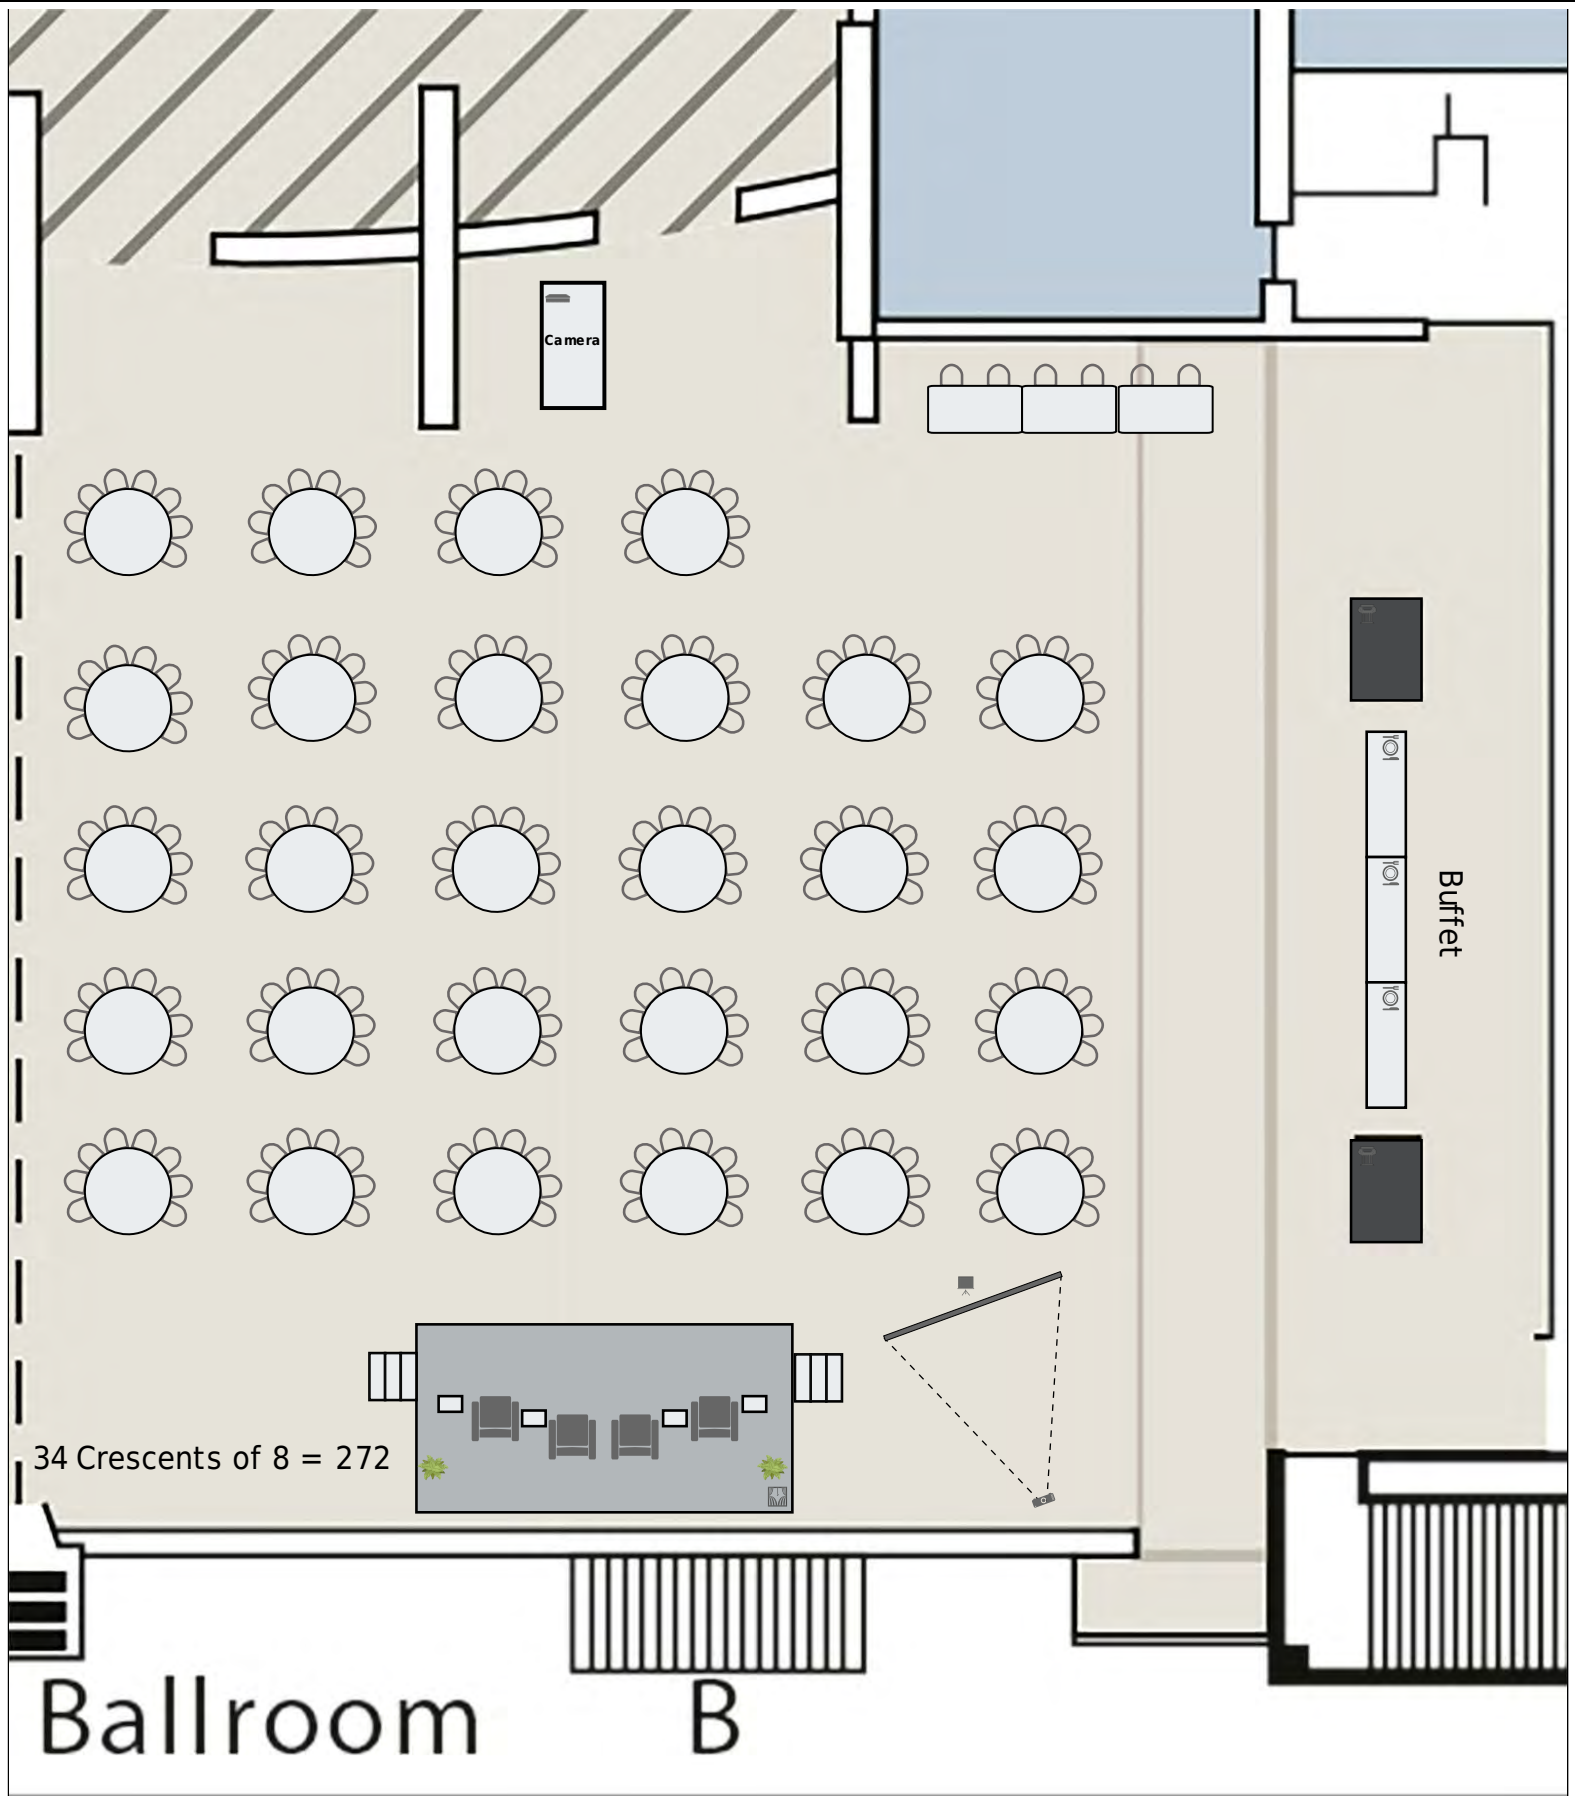

LOBBY LEVEL

MARQUIS LEVEL

Fabric Panel Sizes By Room

- M101 - 24'w x 8' h (x 2)
- M102 - 24'w x 8' h (x 2)
- M103 - 8'w x 7'6" h
- M104 - 12'w x 7'6" h
- M105 - 8'w x 7'6" h
- M106 - 16'w x 7'6" h
- M107 - 12'w x 7'6" h
- M202 - 8'w x 7'9.5" h (x 2)
- M304 - 16'w x 7'6" h
- M303 - 16'w x 7'6" h
- M302 - 20'w x 7'6" h
- M301 - 24'w x 7'6" h

Possible Media Room
M201 - 2'9.5" to chair rail (area above is open for graphics)

Basic Layout
Rds of 10 for 1270

Marquis Ballroom

M101

M102

INTERNATIONAL LEVEL

16 Rounds of 11 = 176

13 Rounds of 11 = 143