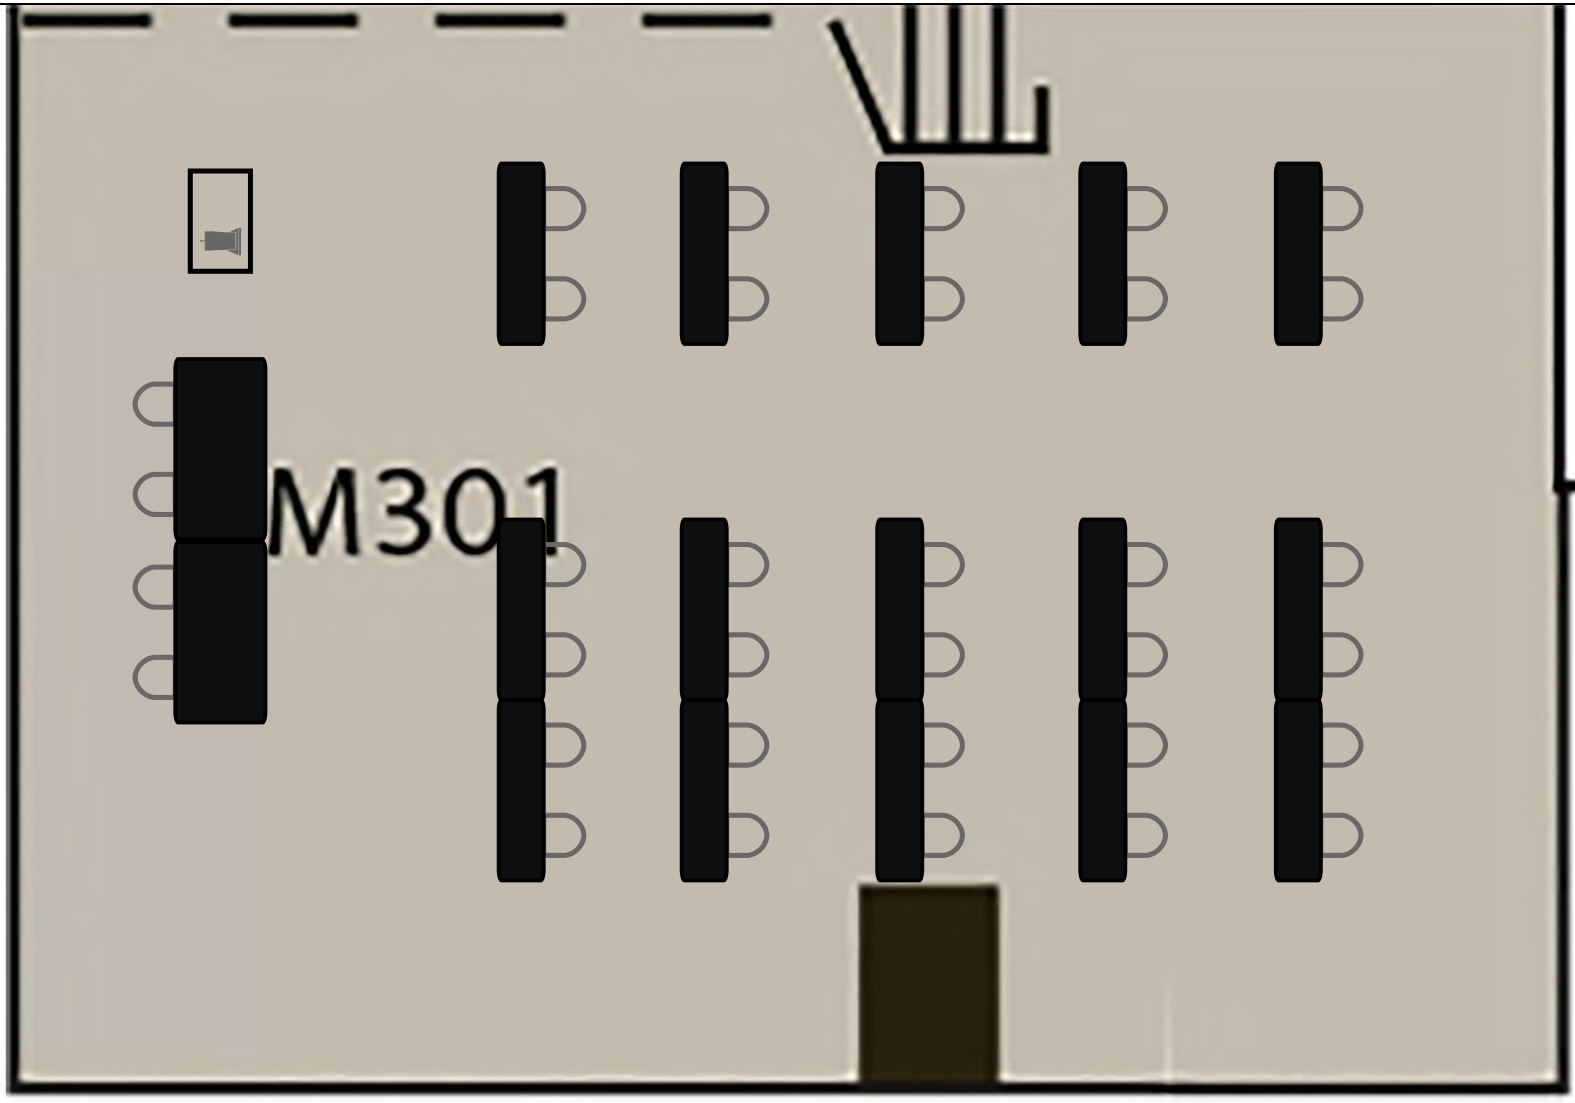

Possible Media Room
M201 - 2'9.5" to chair rail (area above is open for graphics)

Basic Layout
Rds of 10 for 1270

Marquis Ballroom

M101

M102

INTERNATIONAL LEVEL

16 Rounds of 11 = 176

13 Rounds of 11 = 143