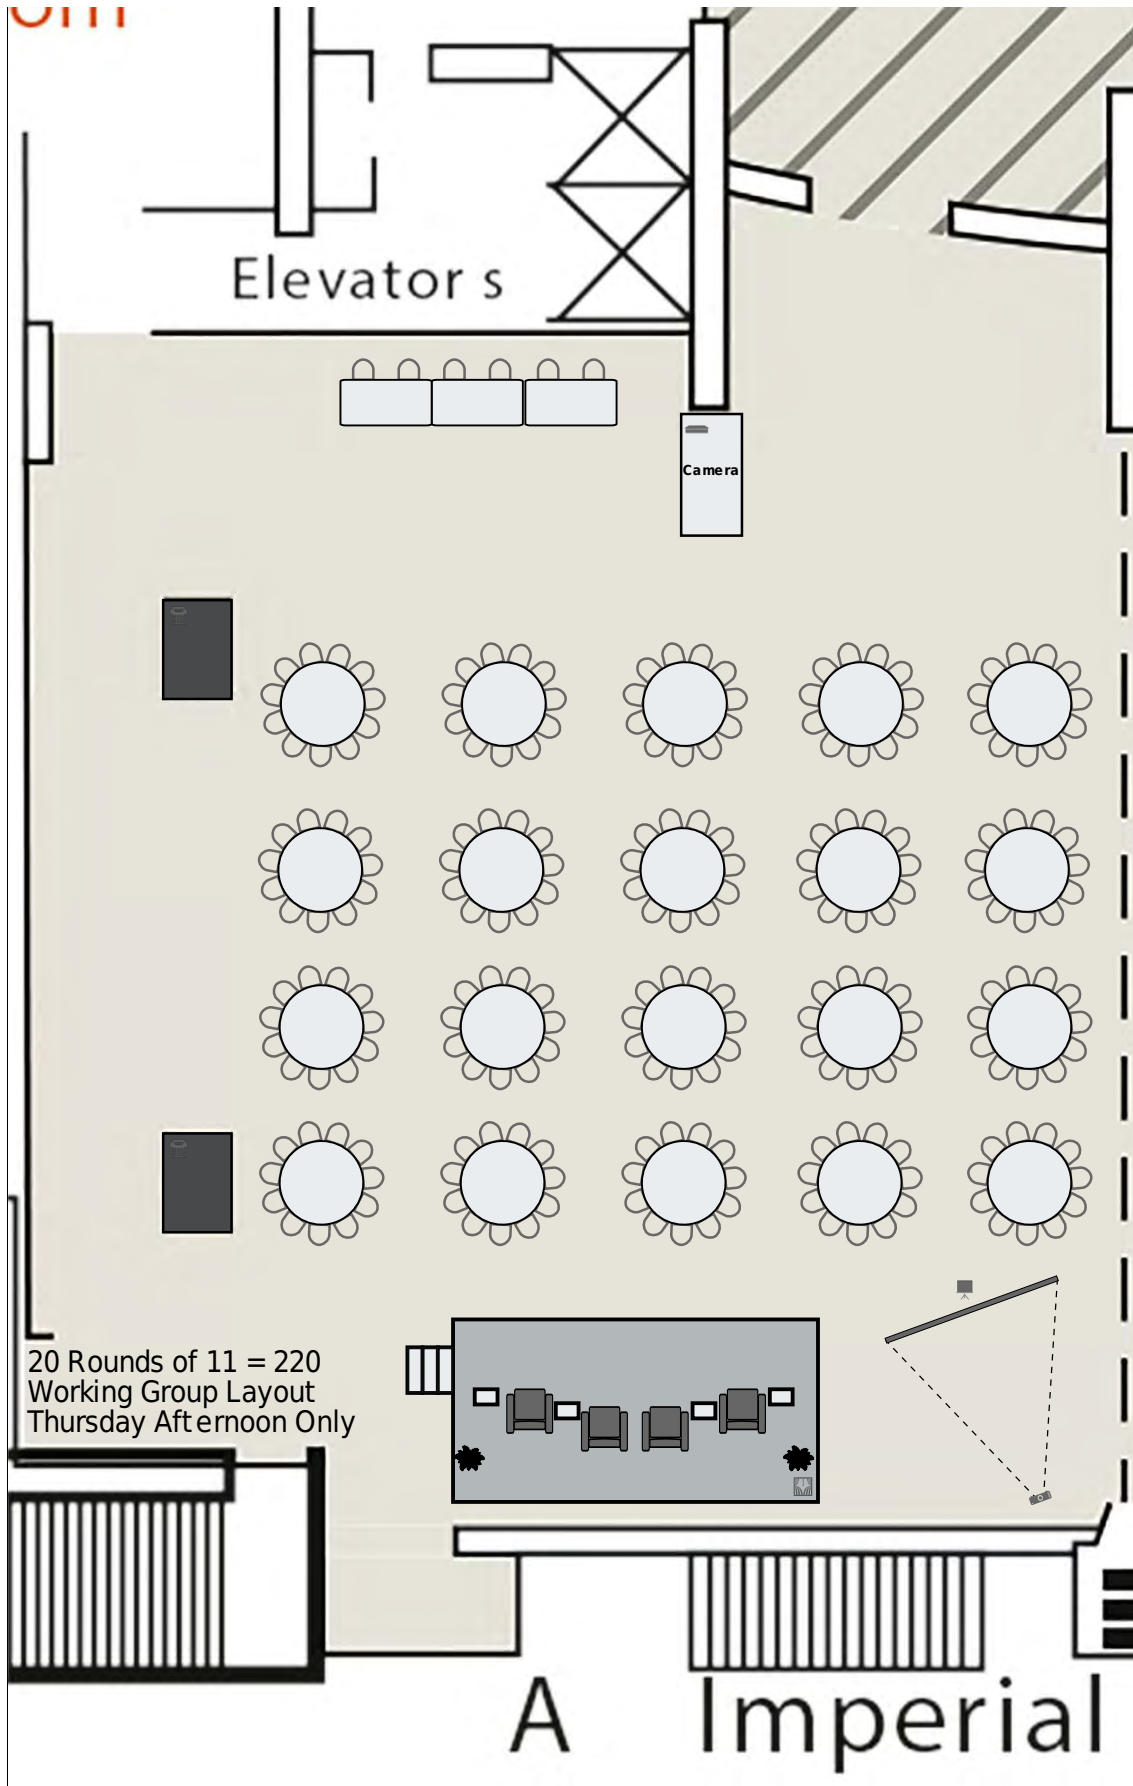

LOBBY LEVEL

MARQUIS LEVEL

Fabric Panel Sizes By Room

- M101 - 24'w x 8' h (x 2)
- M102 - 24'w x 8' h (x 2)
- M103 - 8'w x 7'6" h
- M104 - 12'w x 7'6" h
- M105 - 8'w x 7'6" h
- M106 - 16'w x 7'6" h
- M107 - 12'w x 7'6" h
- M202 - 8'w x 7'9.5" h (x 2)
- M304 - 16'w x 7'6" h
- M303 - 16'w x 7'6" h
- M302 - 20'w x 7'6" h
- M301 - 24'w x 7'6" h

Possible Media Room
M201 - 2'9.5" to chair rail (area above is open for graphics)

Basic Layout
Rds of 10 for 1270

Marquis Ballroom

M101

M102

INTERNATIONAL LEVEL

16 Rounds of 11 = 176

13 Rounds of 11 = 143