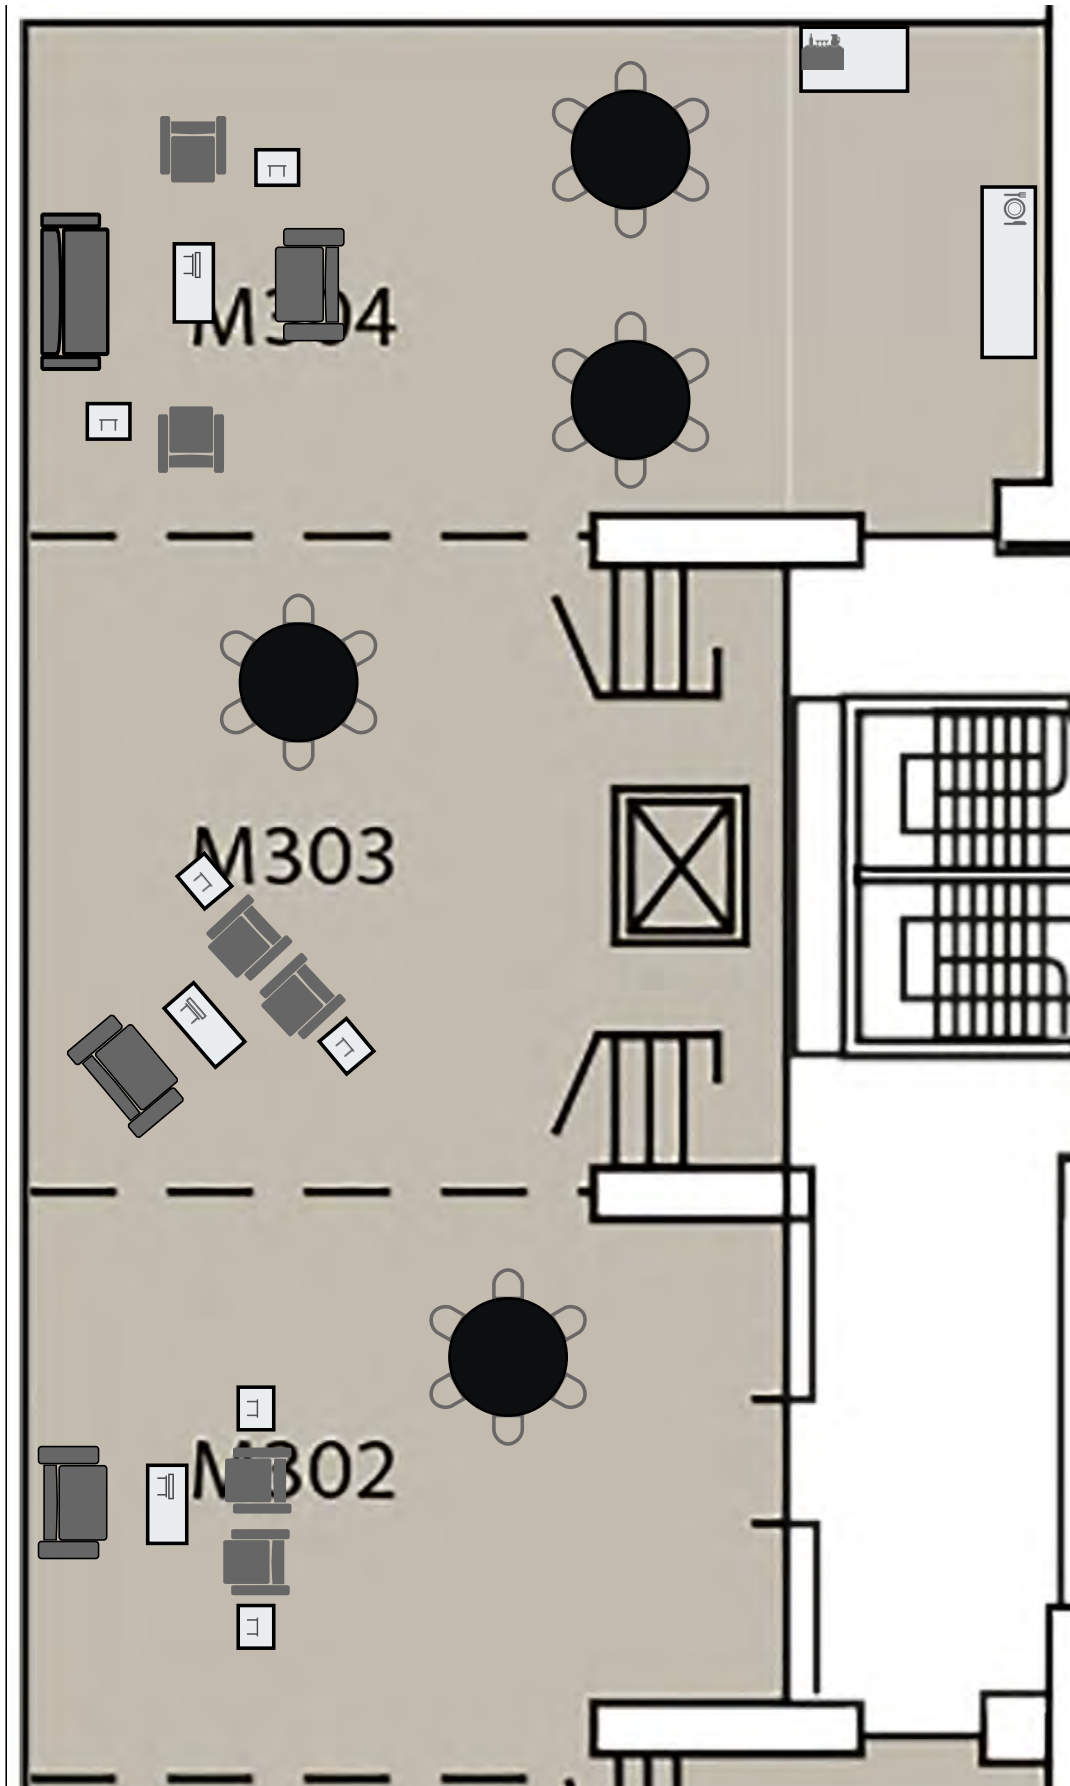

LOBBY LEVEL

MARQUIS LEVEL

Fabric Panel Sizes By Room

- M101 - 24'w x 8' h (x 2)
- M102 - 24'w x 8' h (x 2)
- M103 - 8'w x 7'6" h
- M104 - 12'w x 7'6" h
- M105 - 8'w x 7'6" h
- M106 - 16'w x 7'6" h
- M107 - 12'w x 7'6" h
- M202 - 8'w x 7'9.5" h (x 2)
- M304 - 16'w x 7'6" h
- M303 - 16'w x 7'6" h
- M302 - 20'w x 7'6" h
- M301 - 24'w x 7'6" h

Possible Media Room
M201 - 2'9.5" to chair rail (area above is open for graphics)

Basic Layout
Rds of 10 for 1270

Marquis Ballroom

M101

M102

INTERNATIONAL LEVEL

16 Rounds of 11 = 176

13 Rounds of 11 = 143